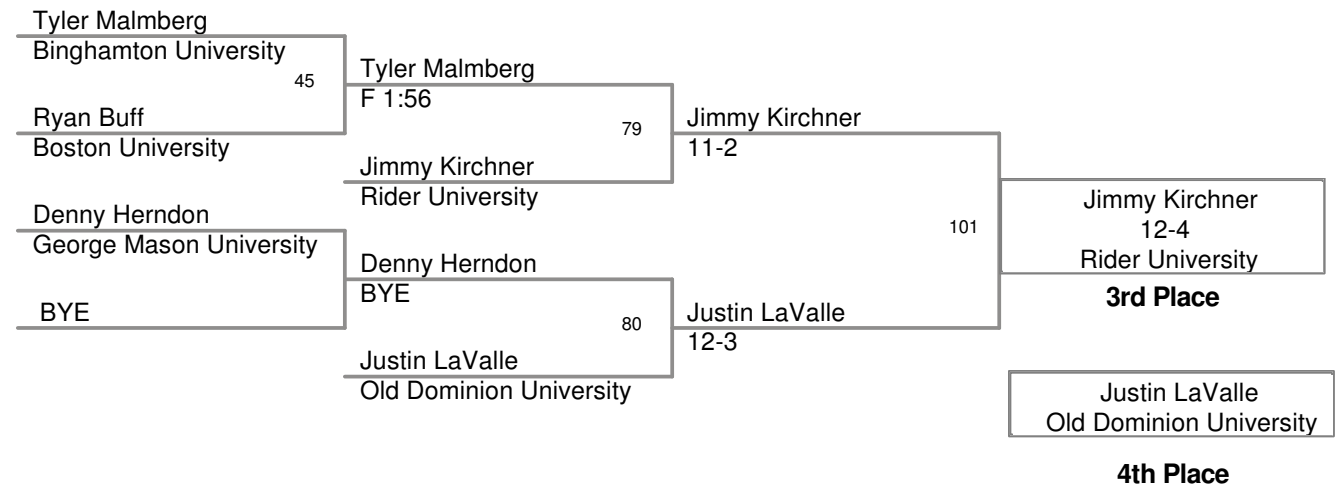

2010_CAA Div I National Qualifier

133 Lbs