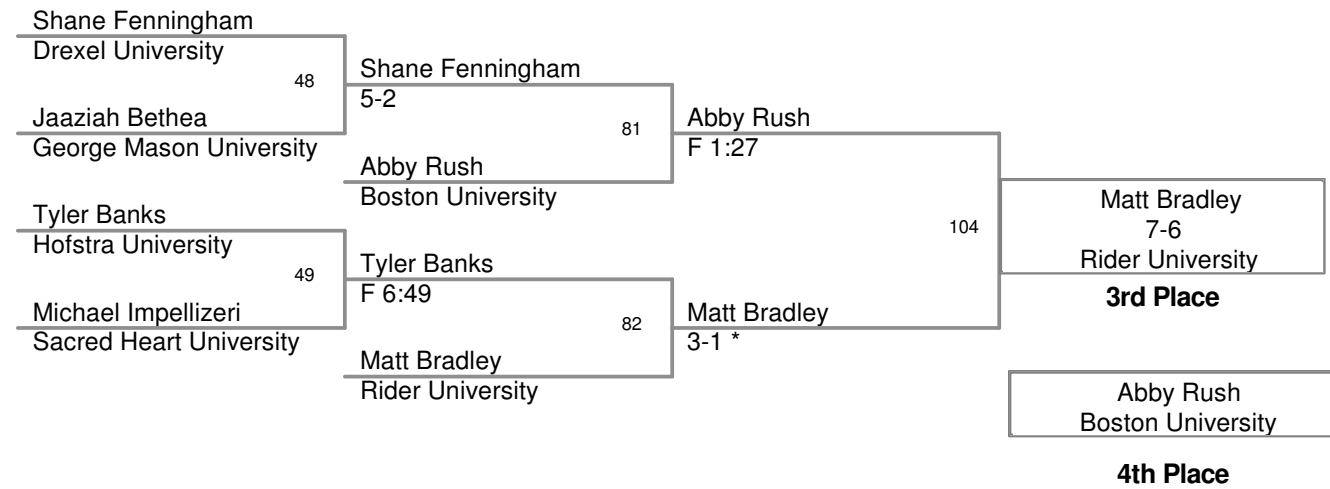

2010_CAA Div I National Qualifier

141 Lbs