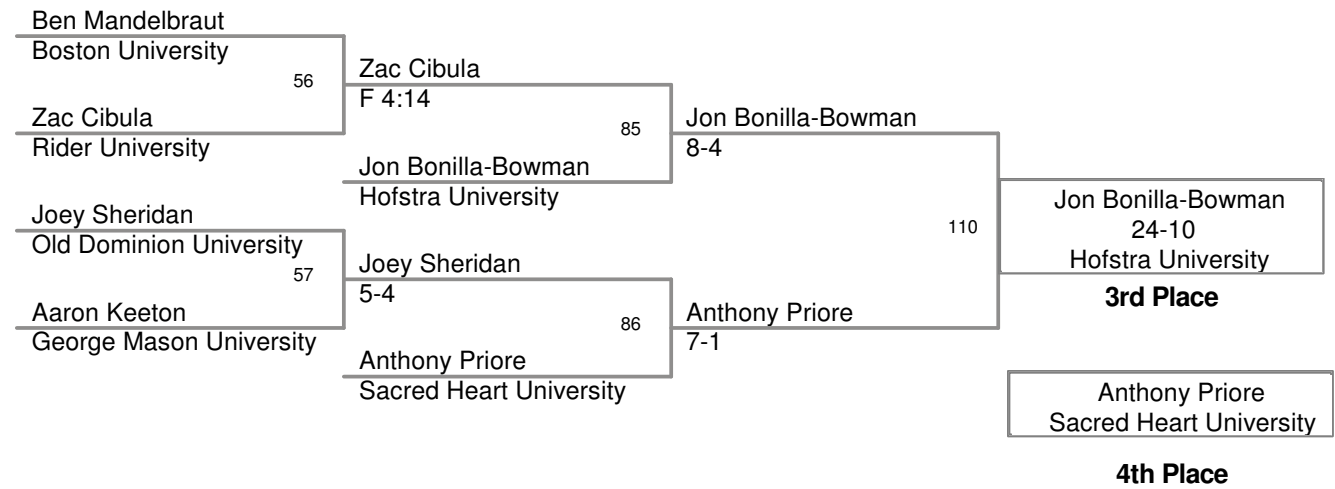

2010_CAA Div I National Qualifier

157 Lbs