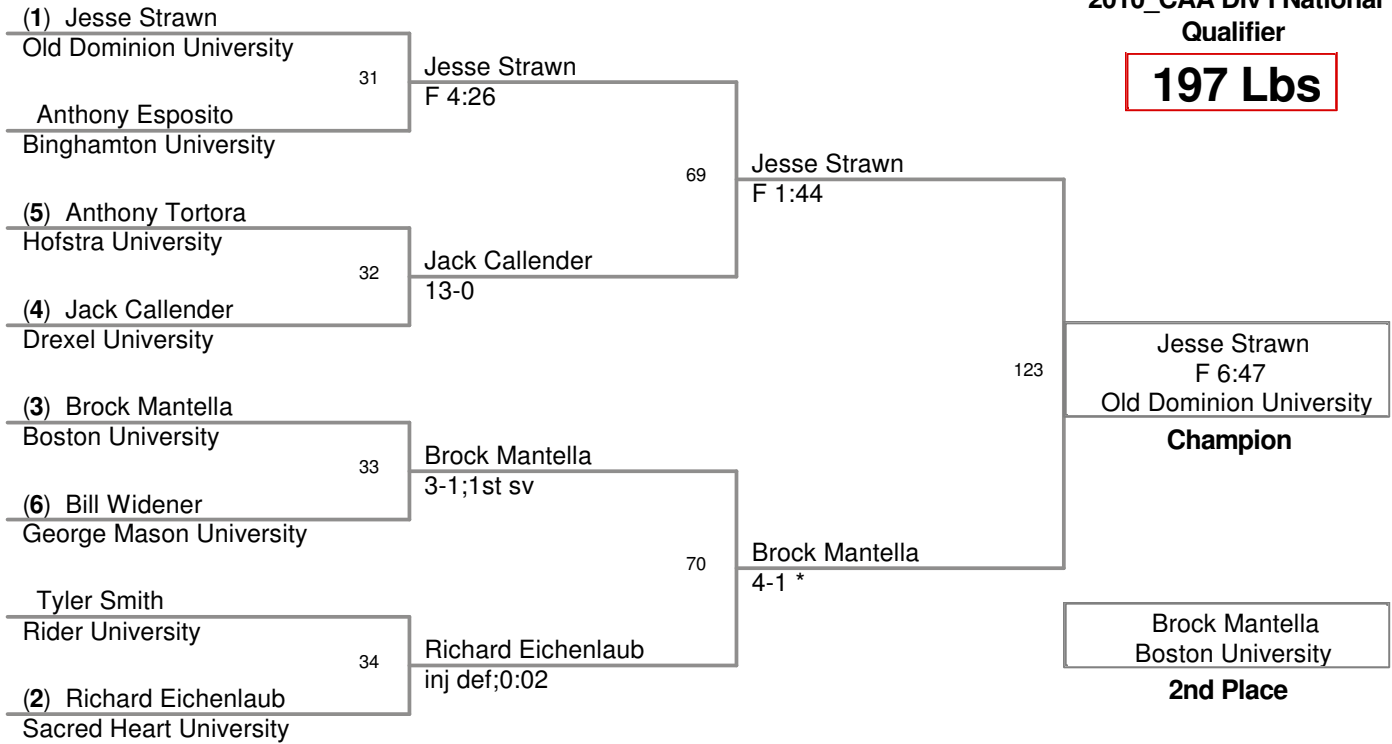

2010_CAA Div I National Qualifier

197 Lbs