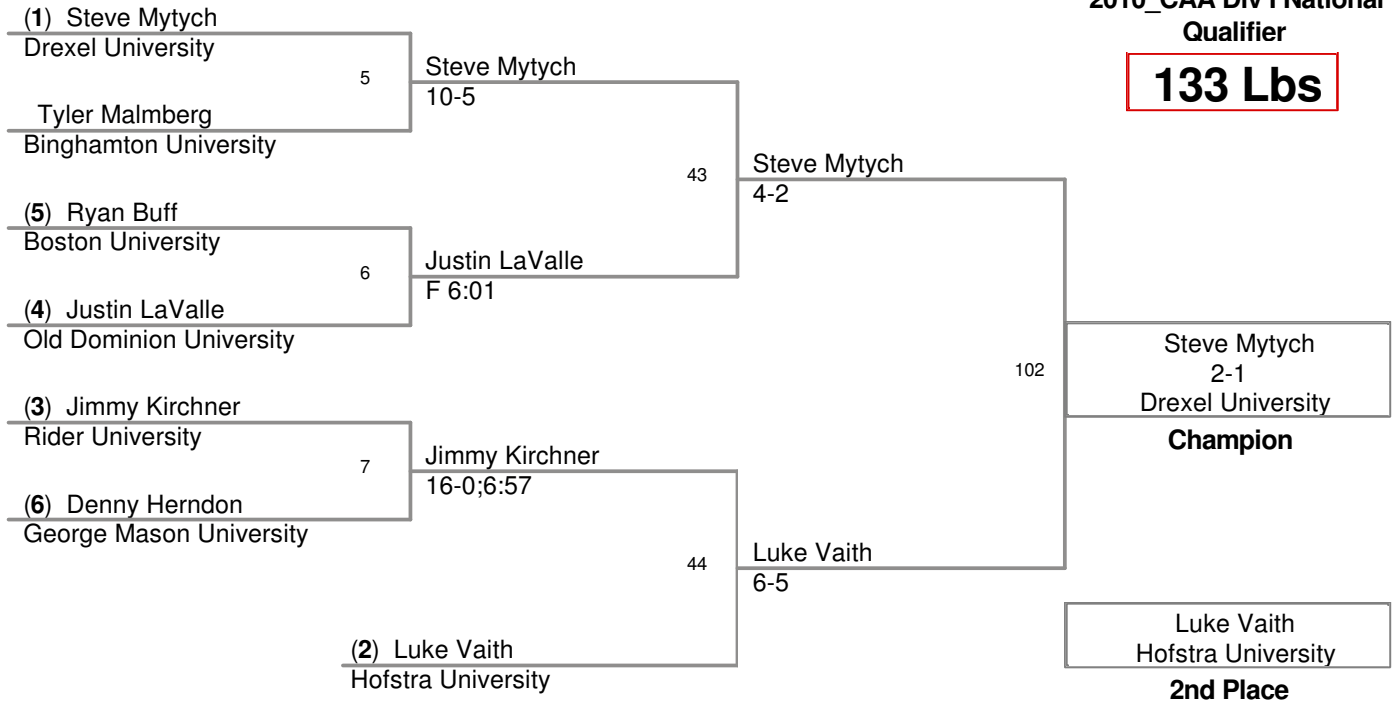

2010_CAA Div I National Qualifier

133 Lbs