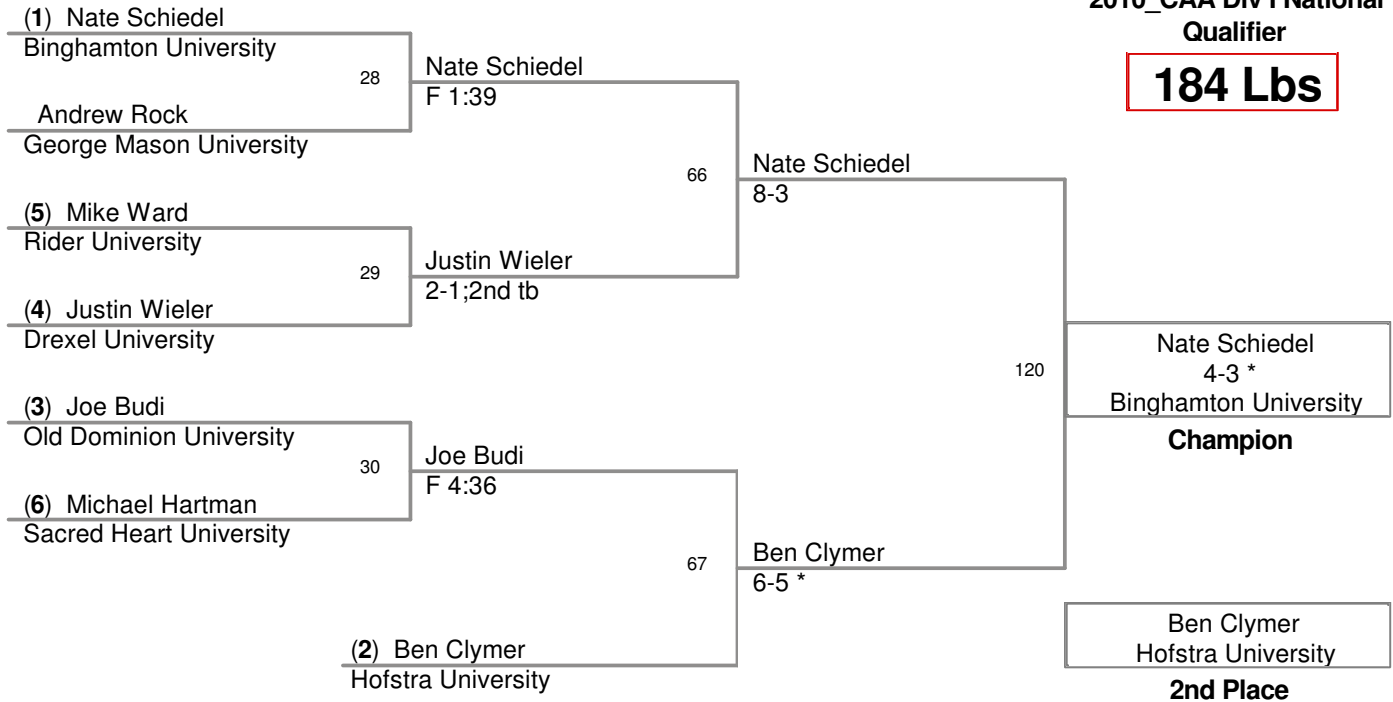

2010_CAA Div I National Qualifier

184 Lbs