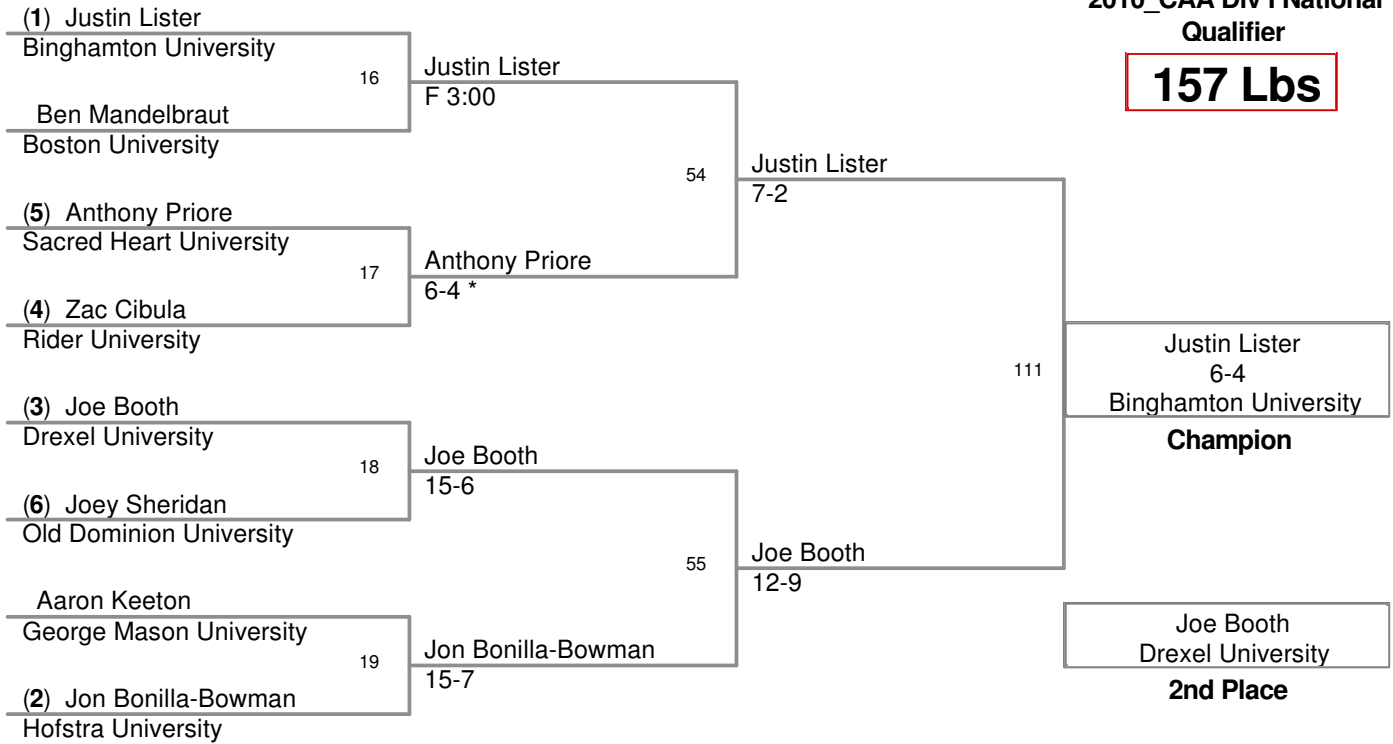

2010_CAA Div I National Qualifier

157 Lbs