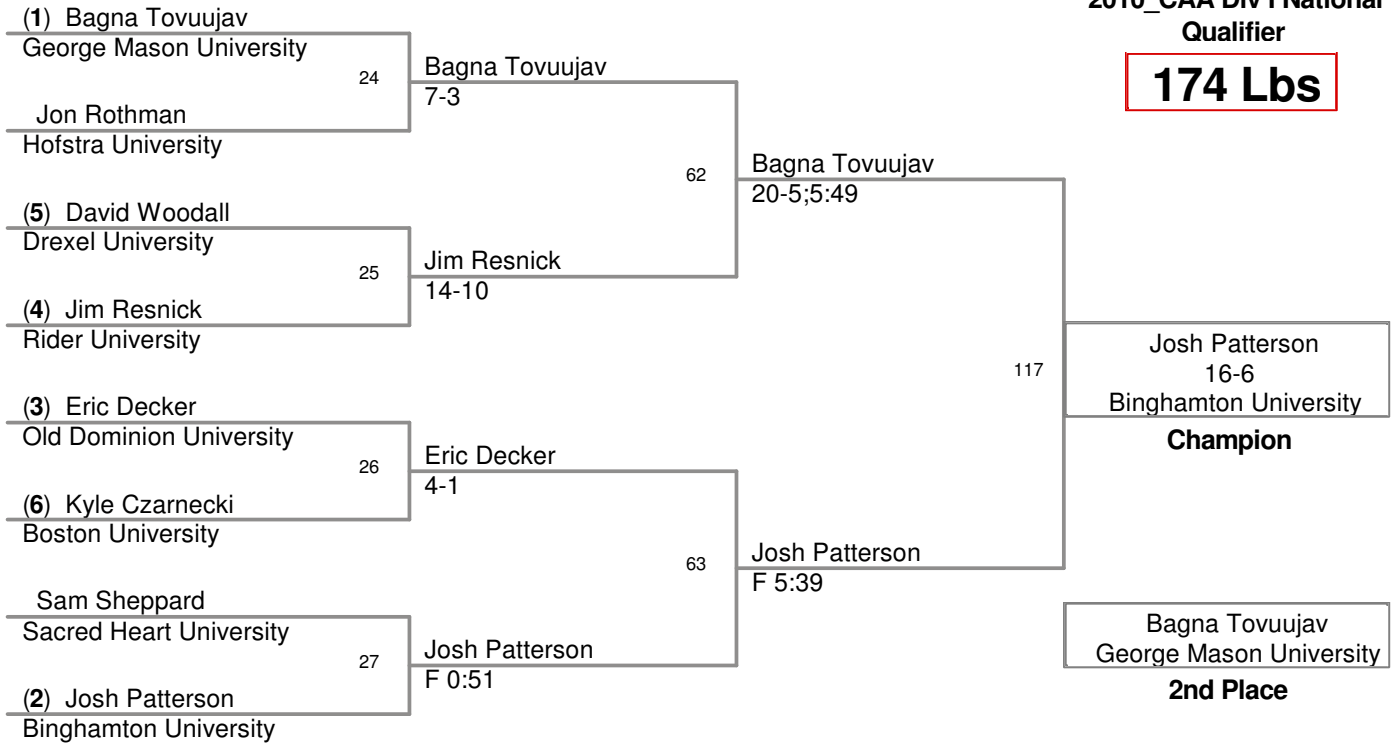

2010_CAA Div I National Qualifier

174 Lbs