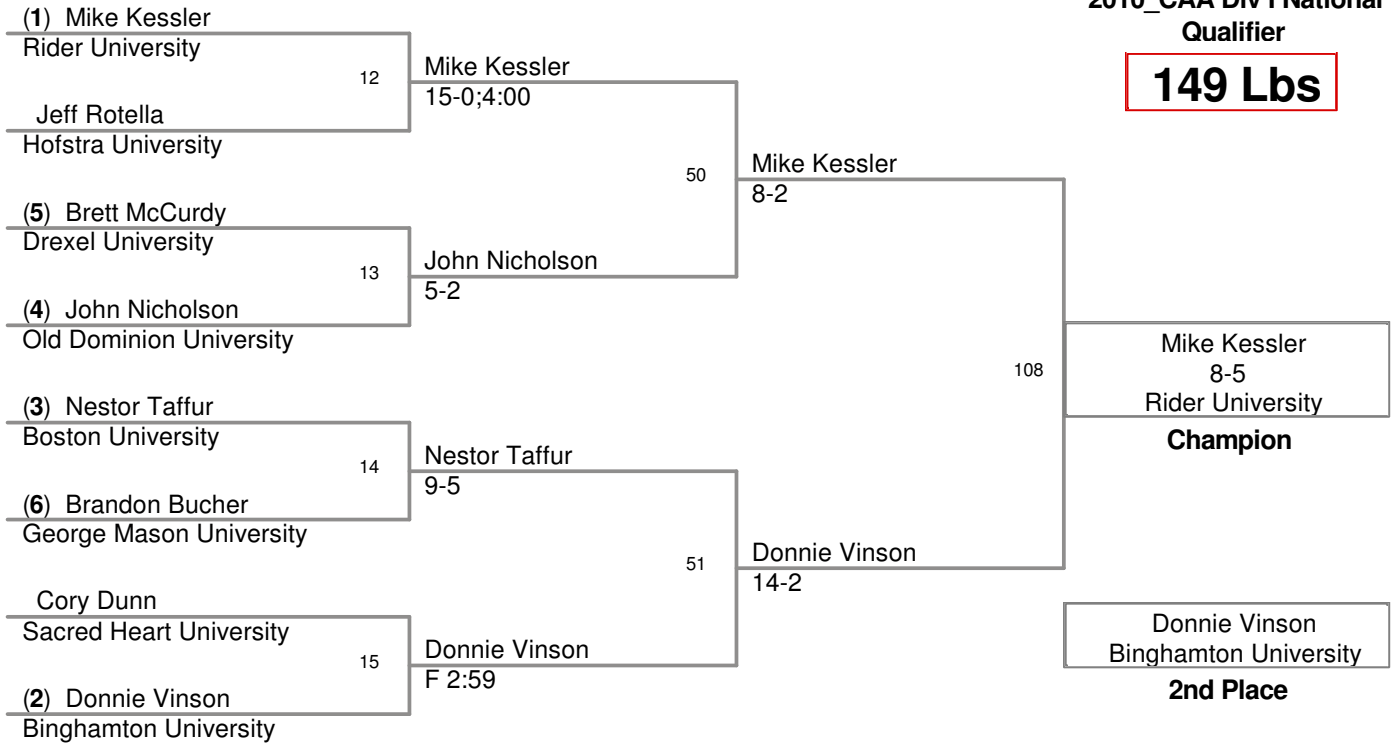

2010_CAA Div I National Qualifier

149 Lbs