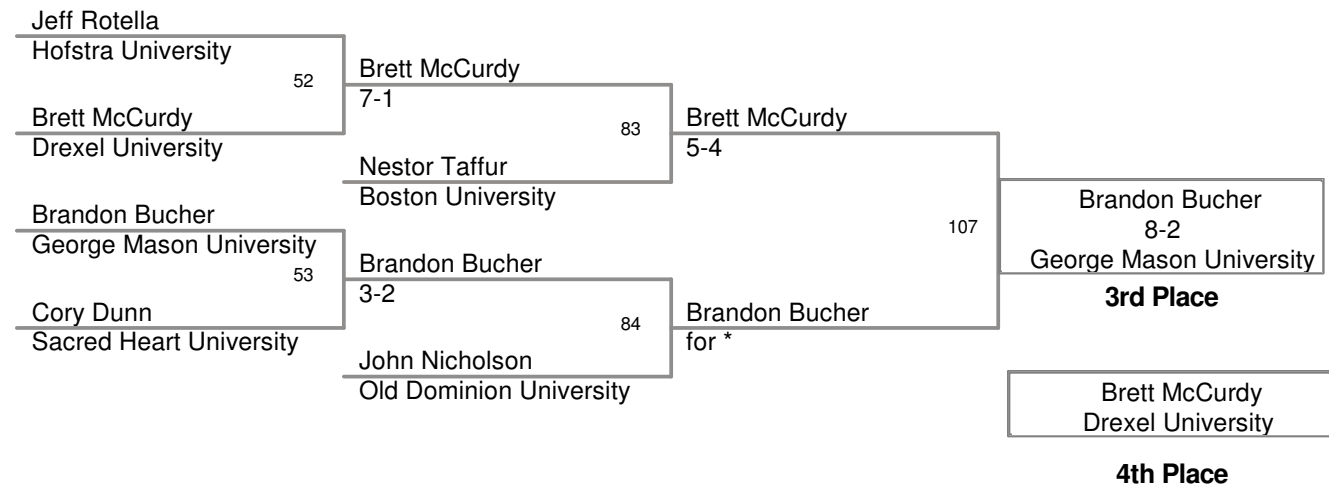

2010_CAA Div I National Qualifier

149 Lbs