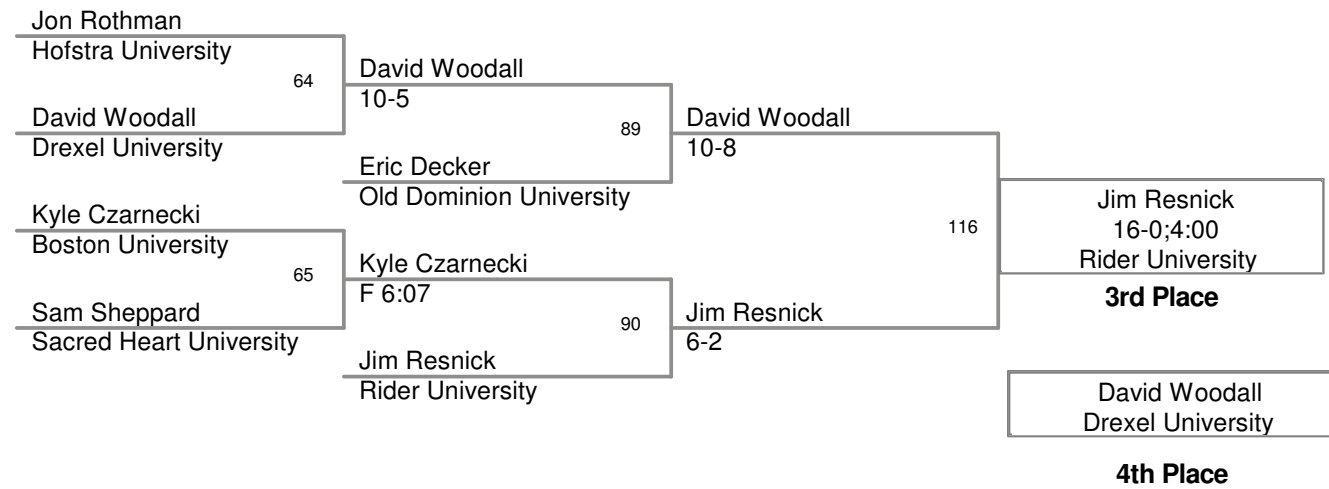

2010_CAA Div I National Qualifier

174 Lbs