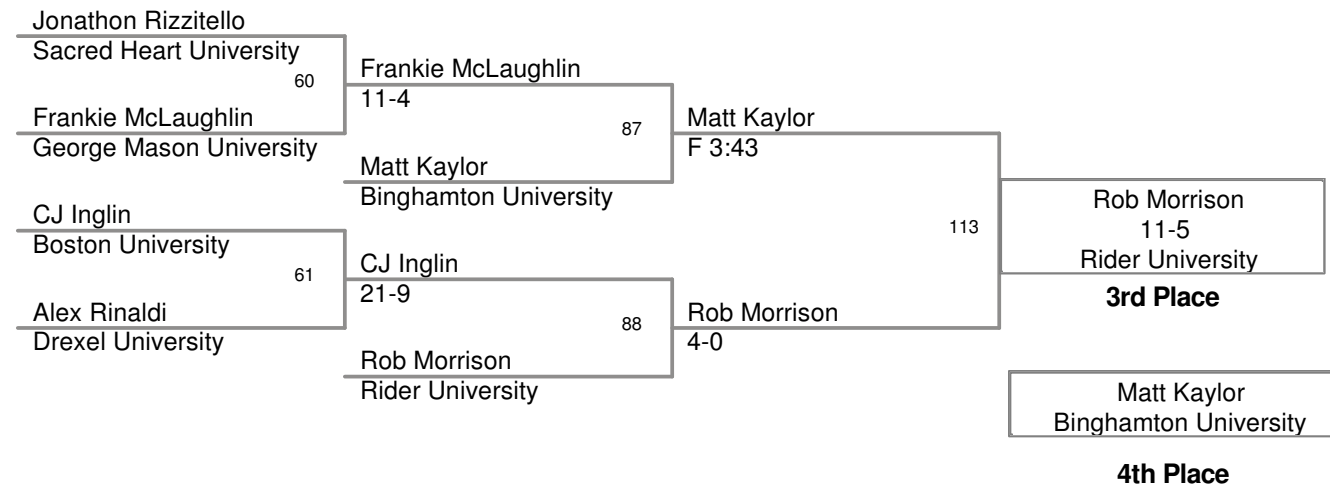

2010_CAA Div I National Qualifier

165 Lbs