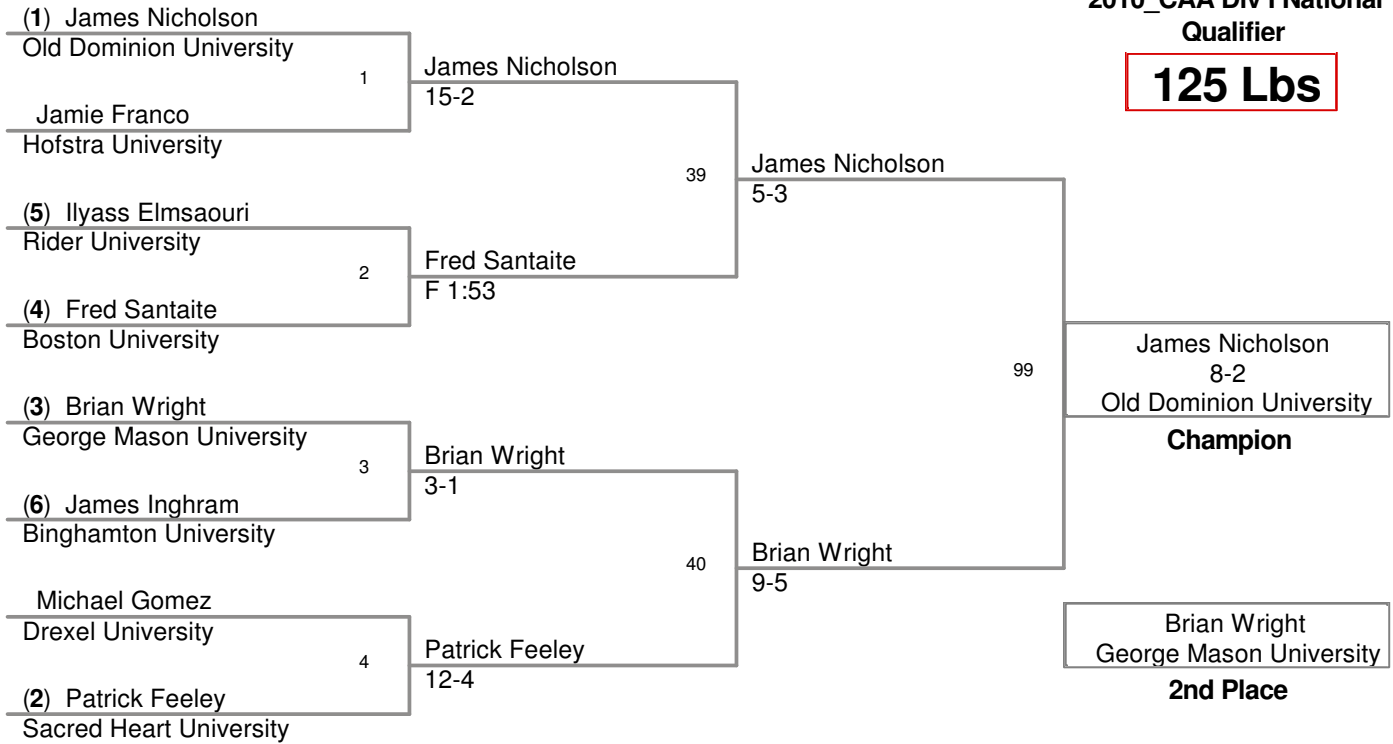

Plc	Points	Team	CH	CONS
1	87.5	Binghamton University	-	-
2	73	Old Dominion University	-	-
3	58.5	Rider University	-	-
4	46.5	Drexel University	-	-
5	41	Hofstra University	-	-
6	29.5	George Mason University	-	-
7	28	Boston University	-	-
8	21.5	Sacred Heart University	-	-

2010_CAA Div I National Qualifier

125 Lbs