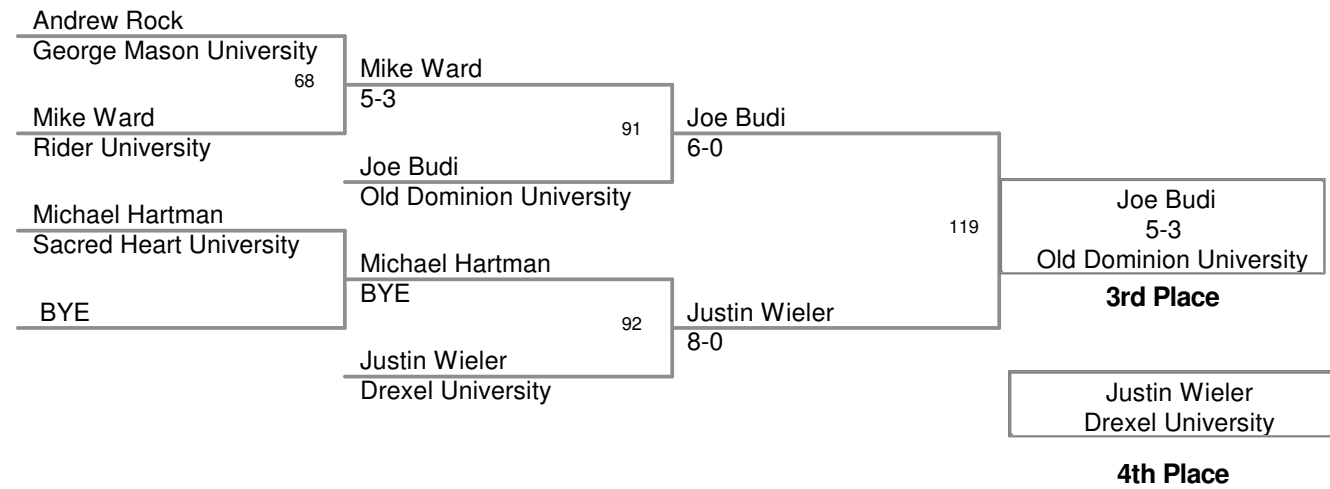

2010_CAA Div I National Qualifier

184 Lbs