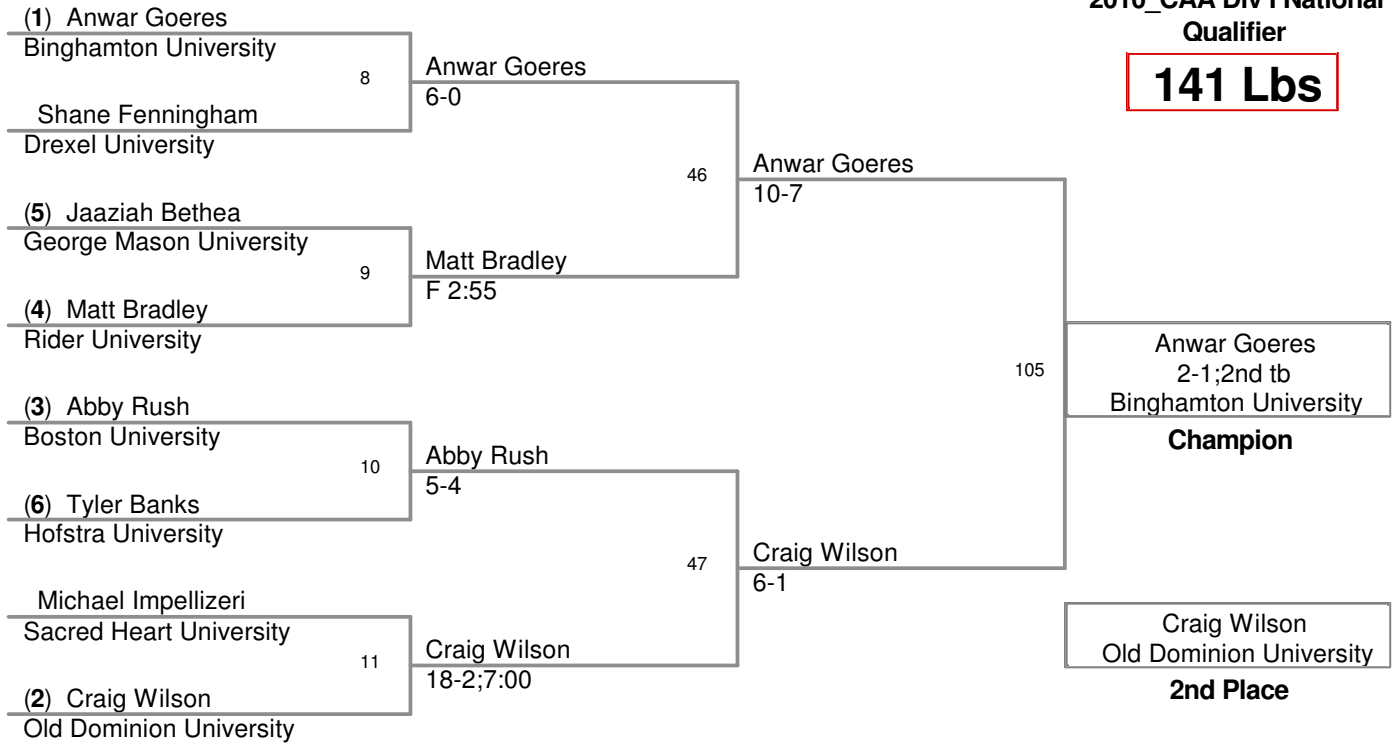

2010_CAA Div I National Qualifier

141 Lbs