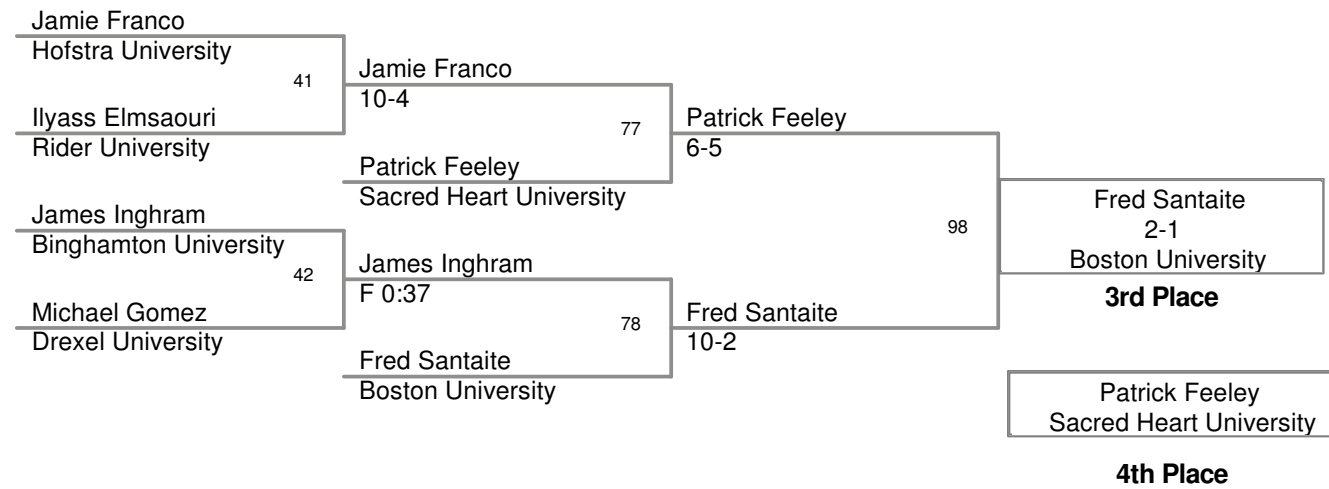

Plc	Points	Team	CH	CONS
1	87.5	Binghamton University	-	-
2	73	Old Dominion University	-	-
3	58.5	Rider University	-	-
4	46.5	Drexel University	-	-
5	41	Hofstra University	-	-
6	29.5	George Mason University	-	-
7	28	Boston University	-	-
8	21.5	Sacred Heart University	-	-

2010_CAA Div I National Qualifier

125 Lbs