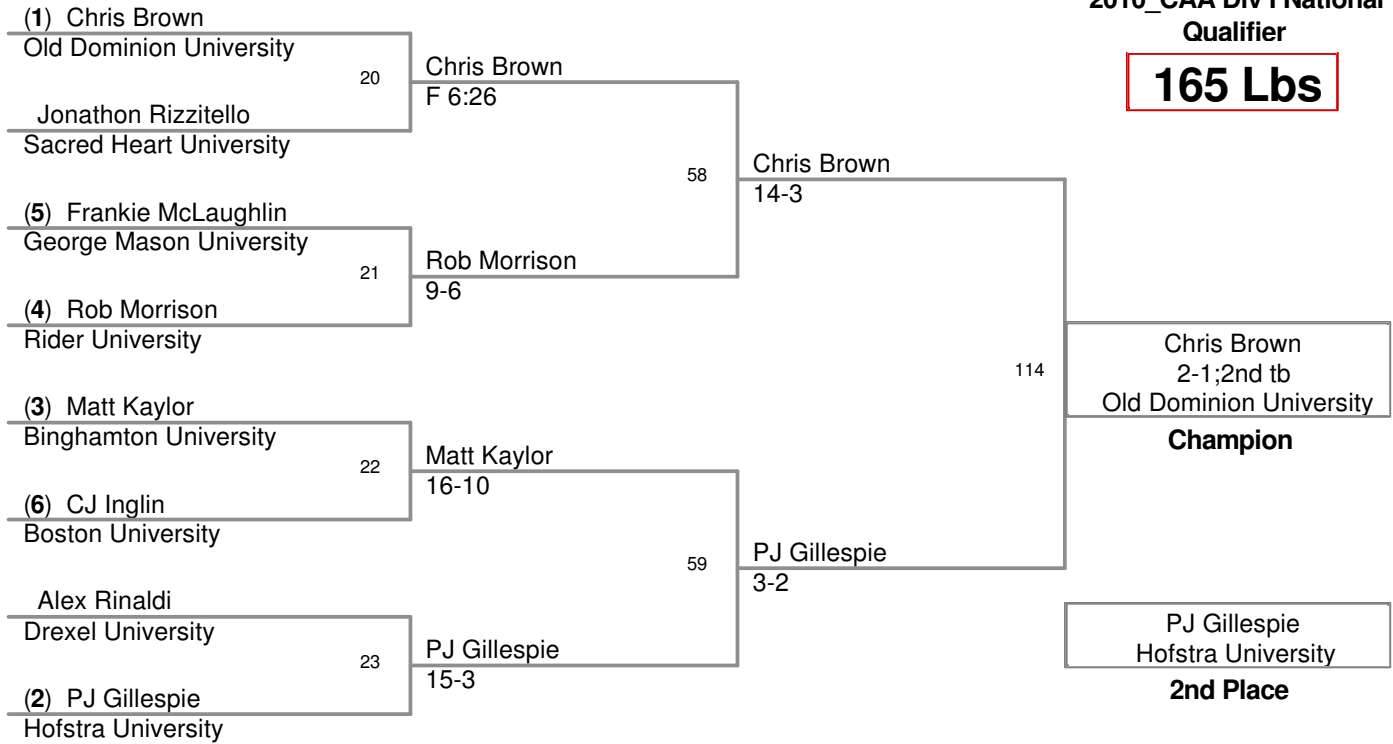

2010_CAA Div I National Qualifier

165 Lbs