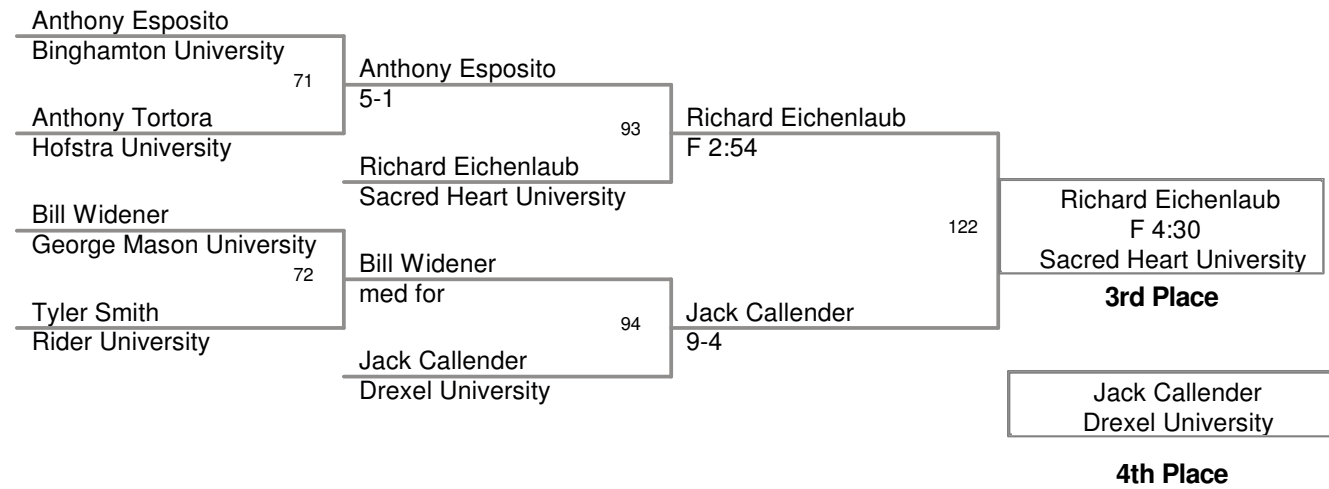

2010_CAA Div I National Qualifier

197 Lbs