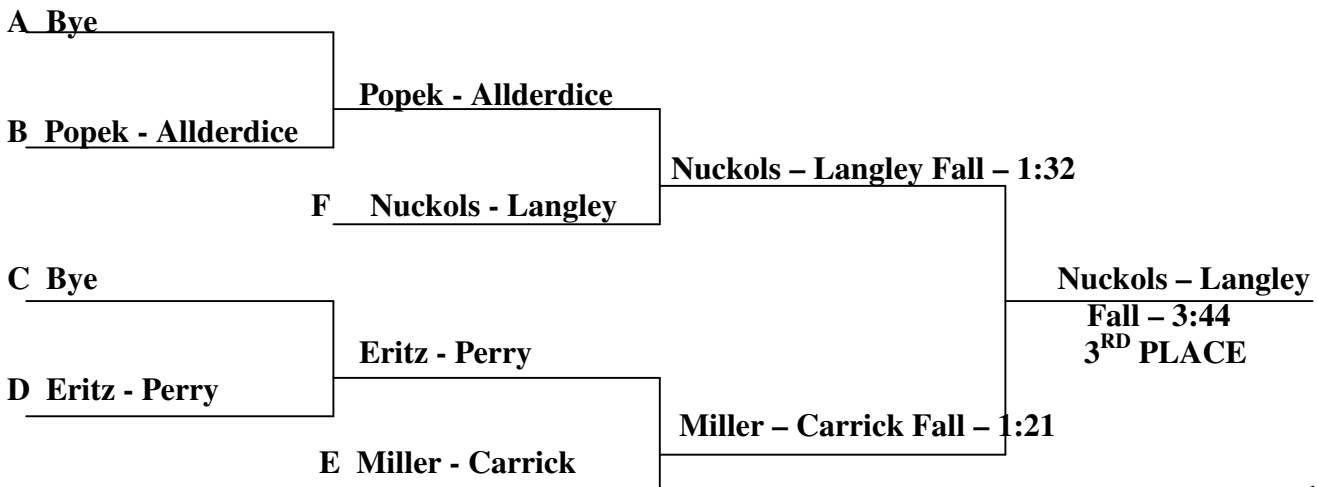

PITTSBURGH PUBLIC SCHOOLS
INTERSCHOLASTIC ATHLETICS

WRESTLING CHAMPIONSHIPS
2009

_____ **189** lbs

CONSOLATION BRACKET