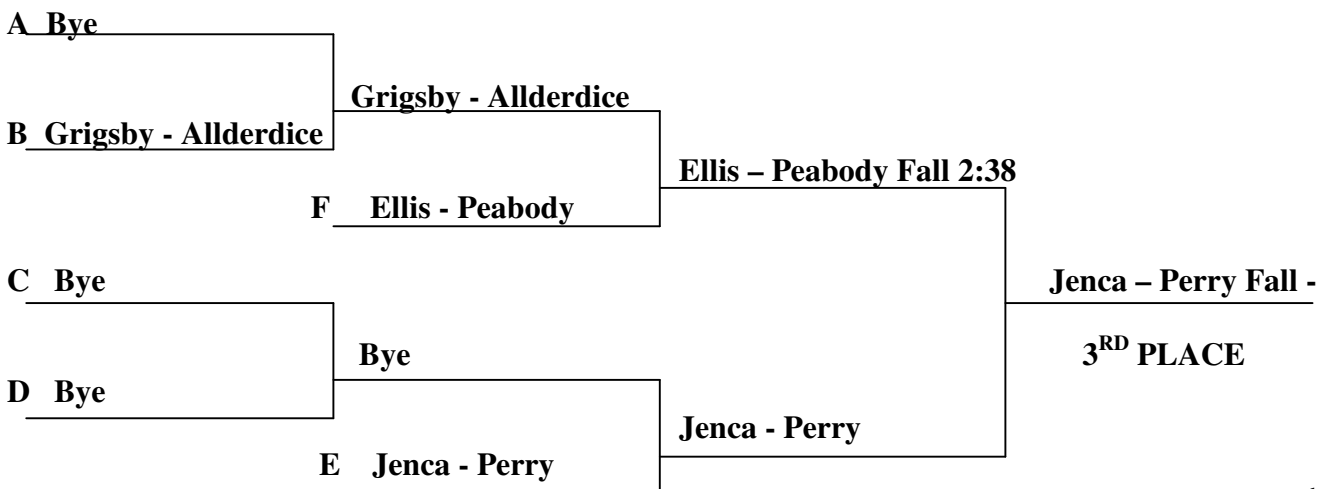

PITTSBURGH PUBLIC SCHOOLS
INTERSCHOLASTIC ATHLETICS

WRESTLING CHAMPIONSHIPS
2009

_____ **215** _____ lbs

CONSOLATION BRACKET