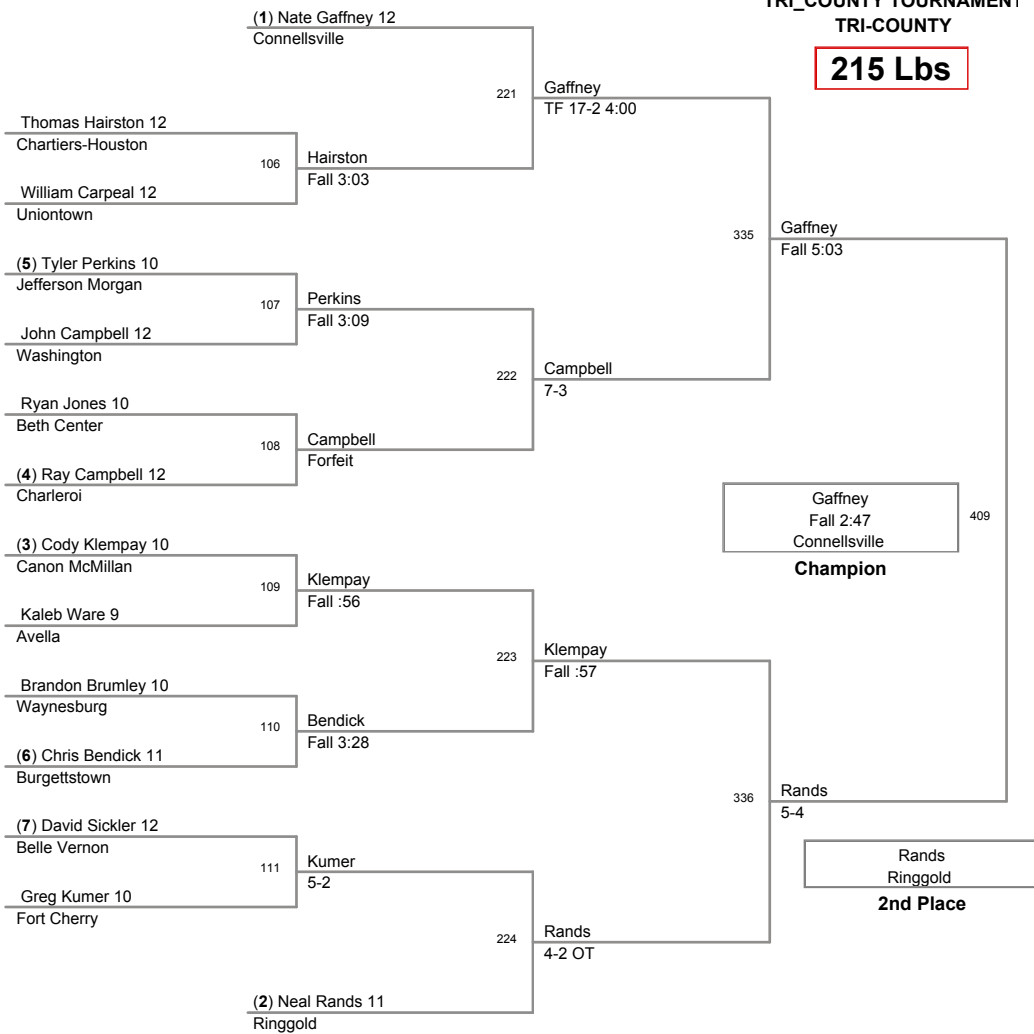

TRI_COUNTY TOURNAMENT
TRI-COUNTY

215 Lbs