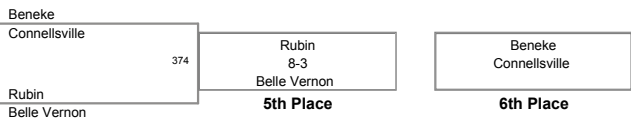

TRI-COUNTY TOURNAMENT
TRI-COUNTY

112 Lbs