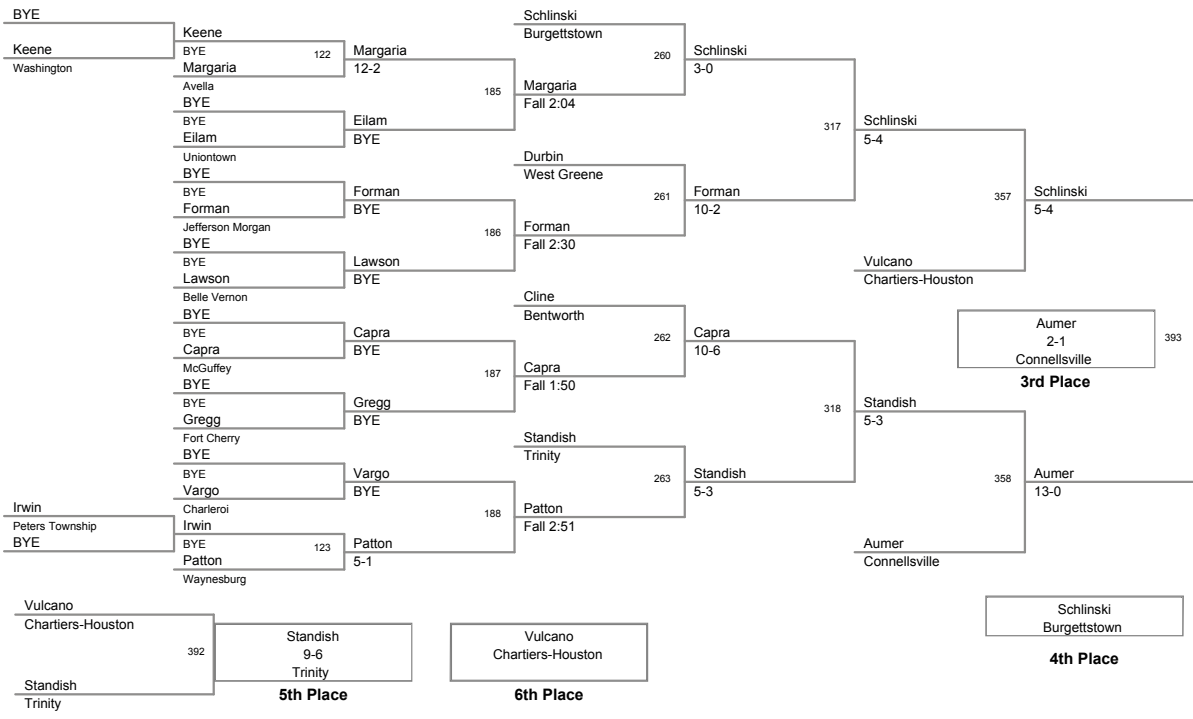

TRI_COUNTY TOURNAMENT
TRI-COUNTY

145 Lbs