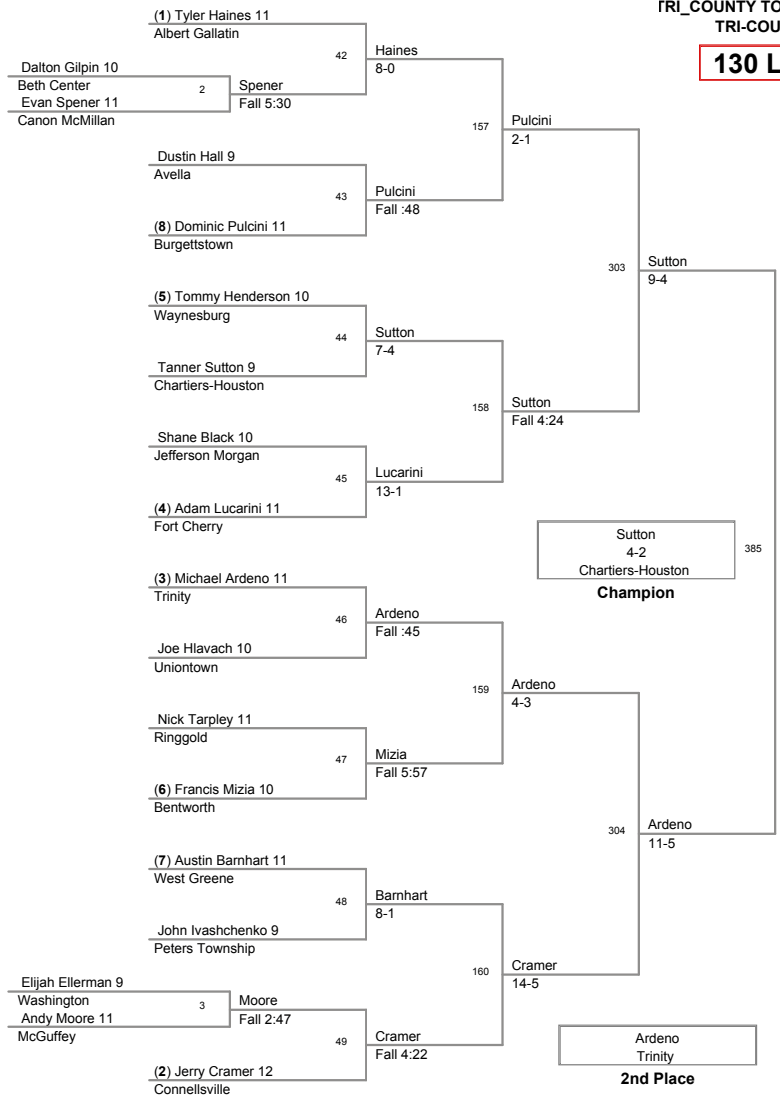

FRI_COUNTY TOURNAMENT
TRI-COUNTY

130 Lbs