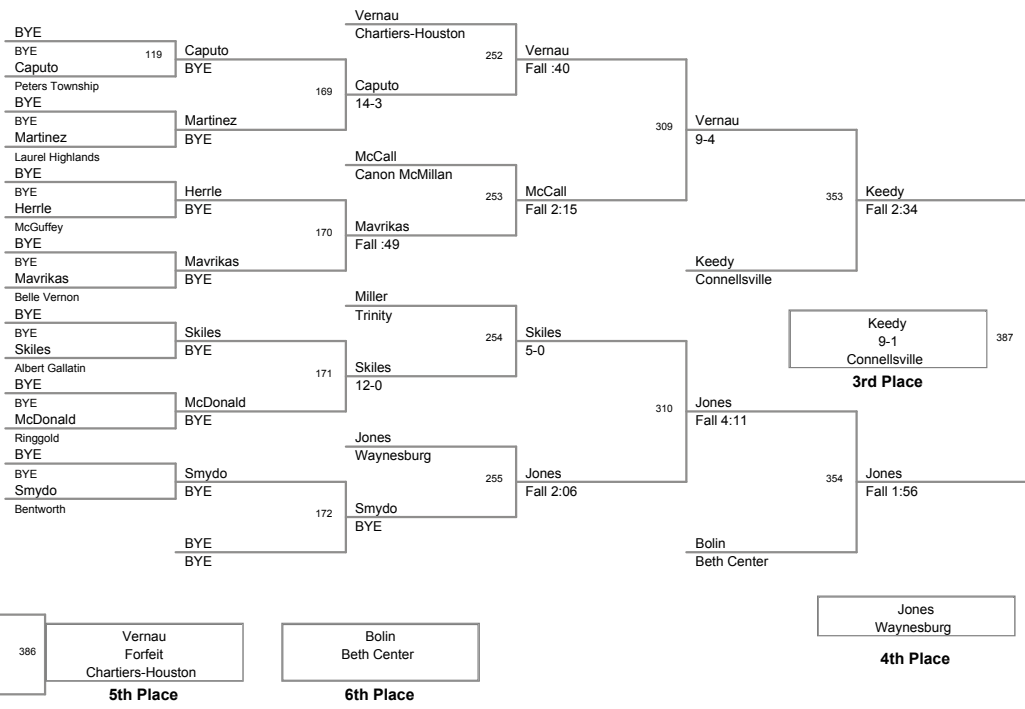

PIC	POINTS	Team	CH	CONS
1	229.5	Connellsville	-	-
2	153.5	Canon McMillan	-	-
3	136	Chartiers-Houston	-	-
4	133	Waynesburg	-	-
5	112	Charleroi	-	-
6	107.5	Trinity	-	-
7	100	Burgettstown	-	-
8	93	Albert Gallatin	-	-
9	89	Bentworth	-	-
10	87	Beth Center	-	-
11	82	Ringgold	-	-
12	80	Jefferson Morgan	-	-
13	67	Belle Vernon	-	-
14	60.5	Peters Township	-	-
15	54	Fort Cherry	-	-
16	50	West Greene	-	-
17	45	McGuffey	-	-
18	27	Avella	-	-
19	13	Laurel Highlands	-	-
20	8	Uniontown	-	-
21	3	Washington	-	-

FRI_COUNTY TOURNAMENT
TRI-COUNTY

130 Lbs

TRI-COUNTY TOURNAMENT

TRI-COUNTY

135 Lbs

TRI-COUNTY TOURNAMENT
TRI-COUNTY

140 Lbs

TRI_COUNTY TOURNAMENT
TRI-COUNTY