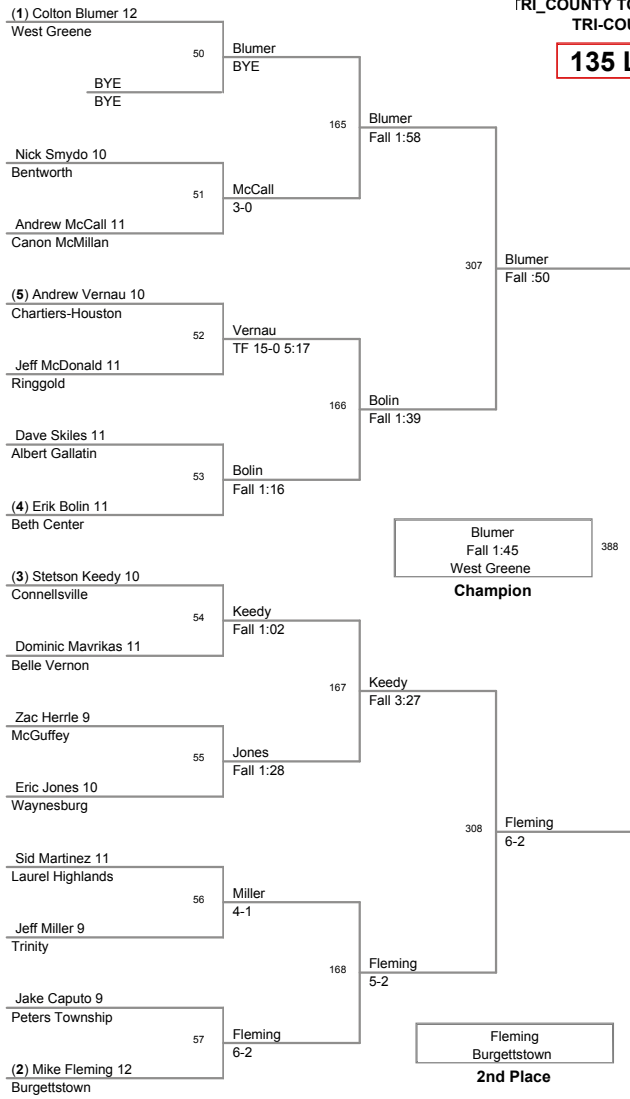

PIC	POINTS	Team	CH	CONS
1	229.5	Connellsville	-	-
2	153.5	Canon McMillan	-	-
3	136	Chartiers-Houston	-	-
4	133	Waynesburg	-	-
5	112	Charleroi	-	-
6	107.5	Trinity	-	-
7	100	Burgettstown	-	-
8	93	Albert Gallatin	-	-
9	89	Bentworth	-	-
10	87	Beth Center	-	-
11	82	Ringgold	-	-
12	80	Jefferson Morgan	-	-
13	67	Belle Vernon	-	-
14	60.5	Peters Township	-	-
15	54	Fort Cherry	-	-
16	50	West Greene	-	-
17	45	McGuffey	-	-
18	27	Avella	-	-
19	13	Laurel Highlands	-	-
20	8	Uniontown	-	-
21	3	Washington	-	-

FRI_COUNTY TOURNAMENT
TRI-COUNTY

130 Lbs

TRI-COUNTY TOURNAMENT

TRI-COUNTY

135 Lbs

TRI-COUNTY TOURNAMENT
TRI-COUNTY

140 Lbs

TRI_COUNTY TOURNAMENT
TRI-COUNTY