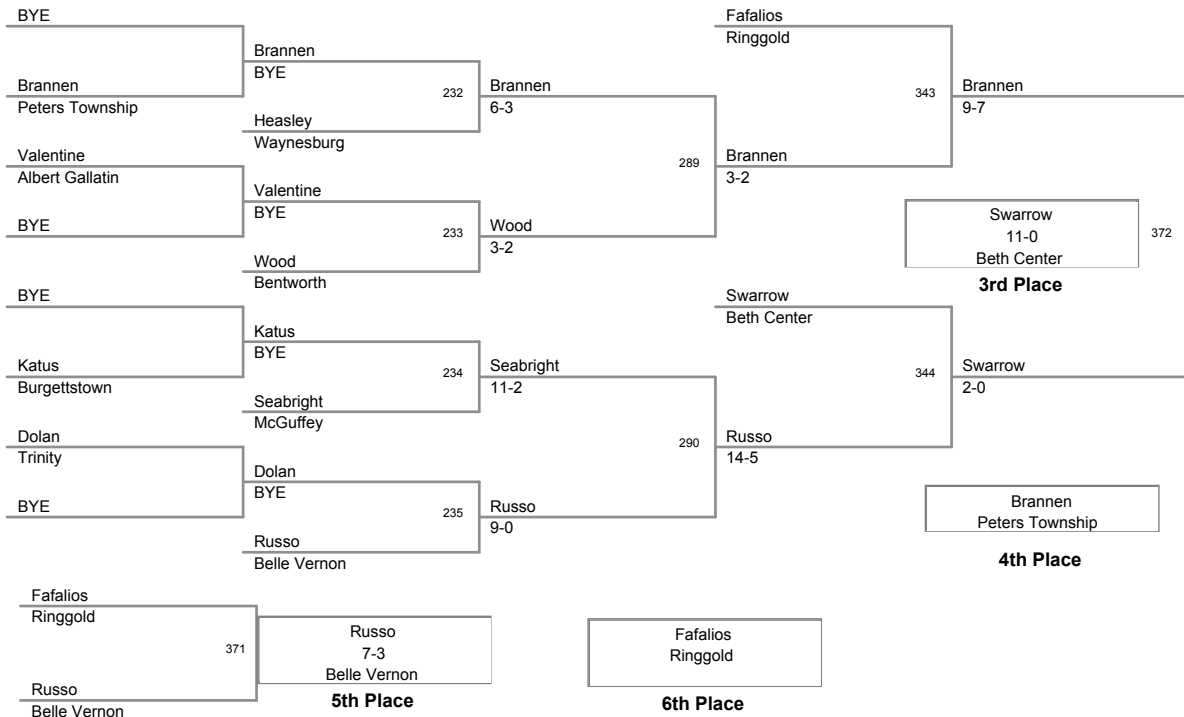

PIC	POINTS	Team	CH	CONS
1	229.5	Connellsville	-	-
2	153.5	Canon McMillan	-	-
3	136	Chartiers-Houston	-	-
4	133	Waynesburg	-	-
5	112	Charleroi	-	-
6	107.5	Trinity	-	-
7	100	Burgettstown	-	-
8	93	Albert Gallatin	-	-
9	89	Bentworth	-	-
10	87	Beth Center	-	-
11	82	Ringgold	-	-
12	80	Jefferson Morgan	-	-
13	67	Belle Vernon	-	-
14	60.5	Peters Township	-	-
15	54	Fort Cherry	-	-
16	50	West Greene	-	-
17	45	McGuffey	-	-
18	27	Avella	-	-
19	13	Laurel Highlands	-	-
20	8	Uniontown	-	-
21	3	Washington	-	-

TRI_COUNTY TOURNAMENT
TRI-COUNTY

103 Lbs

TRI-COUNTY TOURNAMENT
TRI-COUNTY

112 Lbs

TRI-COUNTY TOURNAMENT
TRI-COUNTY

119 Lbs

TRI-COUNTY TOURNAMENT
TRI-COUNTY

125 Lbs

145 Lbs

TRI_COUNTY TOURNAMENT
TRI-COUNTY

152 Lbs

TRI-COUNTY TOURNAMENT
TRI-COUNTY

171 Lbs

TRI-COUNTY TOURNAMENT

TRI-COUNTY

189 Lbs

TRI_COUNTY TOURNAMENT
TRI-COUNTY

215 Lbs

TRI_COUNTY TOURNAMENT
TRI-COUNTY

285 Lbs