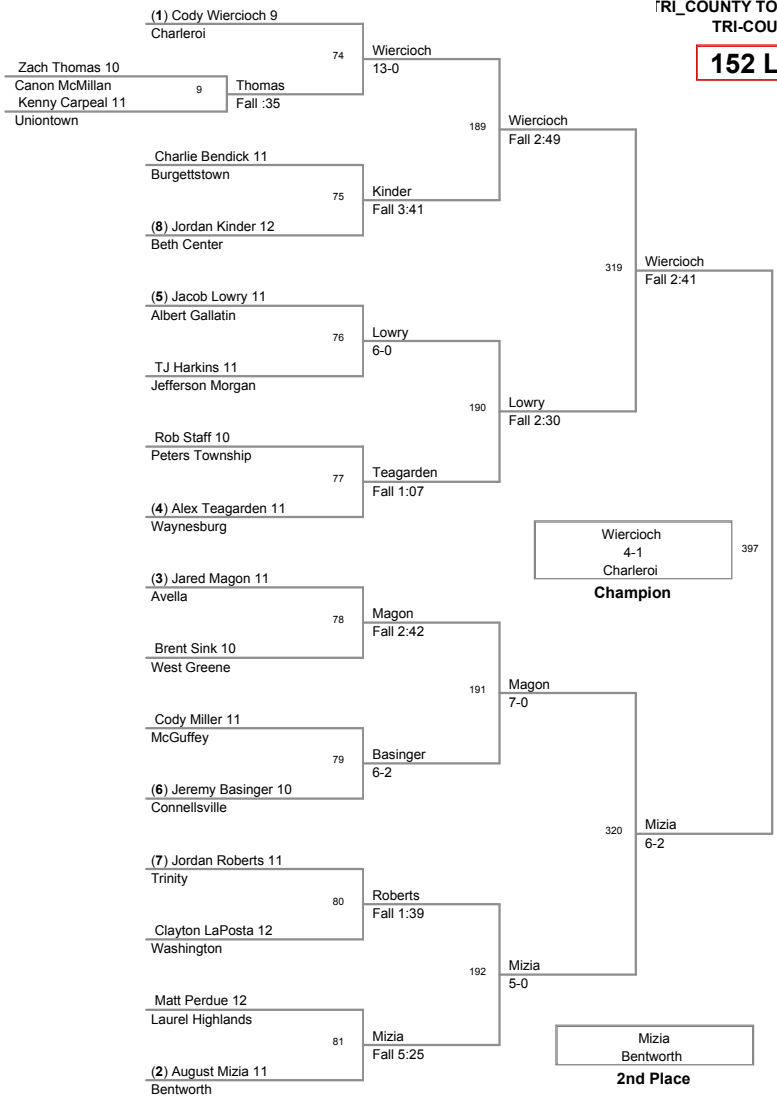

TRI_COUNTY TOURNAMENT
TRI-COUNTY

152 Lbs