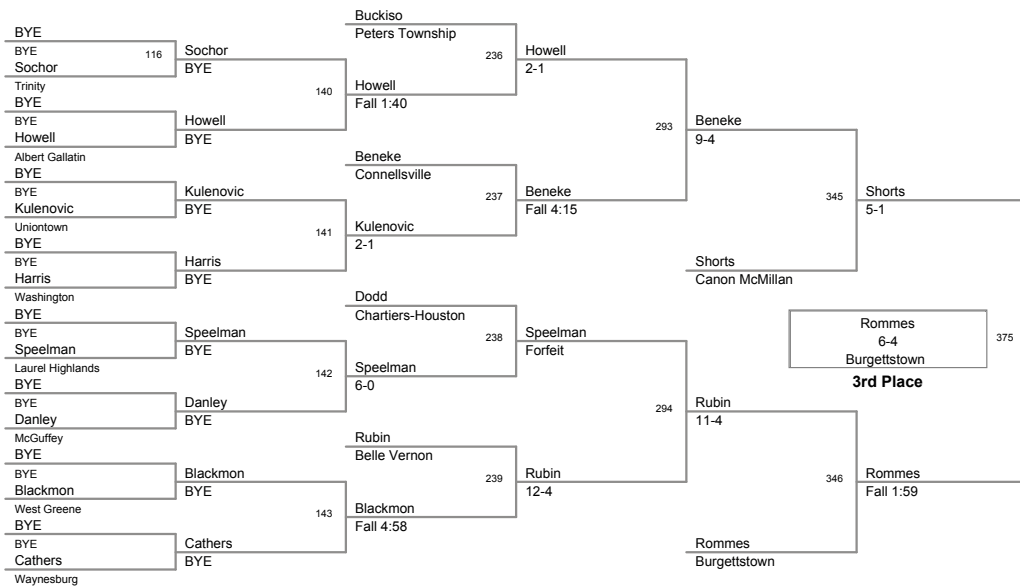

PIC	POINTS	Team	CH	CONS
1	229.5	Connellsville	-	-
2	153.5	Canon McMillan	-	-
3	136	Chartiers-Houston	-	-
4	133	Waynesburg	-	-
5	112	Charleroi	-	-
6	107.5	Trinity	-	-
7	100	Burgettstown	-	-
8	93	Albert Gallatin	-	-
9	89	Bentworth	-	-
10	87	Beth Center	-	-
11	82	Ringgold	-	-
12	80	Jefferson Morgan	-	-
13	67	Belle Vernon	-	-
14	60.5	Peters Township	-	-
15	54	Fort Cherry	-	-
16	50	West Greene	-	-
17	45	McGuffey	-	-
18	27	Avella	-	-
19	13	Laurel Highlands	-	-
20	8	Uniontown	-	-
21	3	Washington	-	-

TRI_COUNTY TOURNAMENT
TRI-COUNTY

103 Lbs

TRI-COUNTY TOURNAMENT
TRI-COUNTY

112 Lbs

TRI-COUNTY TOURNAMENT
TRI-COUNTY

119 Lbs

TRI-COUNTY TOURNAMENT
TRI-COUNTY

125 Lbs

FRI_COUNTY TOURNAMENT
TRI-COUNTY

130 Lbs

TRI-COUNTY TOURNAMENT

TRI-COUNTY

135 Lbs

TRI-COUNTY TOURNAMENT
TRI-COUNTY

140 Lbs

TRI_COUNTY TOURNAMENT
TRI-COUNTY

TRI_COUNTY TOURNAMENT
TRI-COUNTY

215 Lbs

TRI_COUNTY TOURNAMENT
TRI-COUNTY

285 Lbs