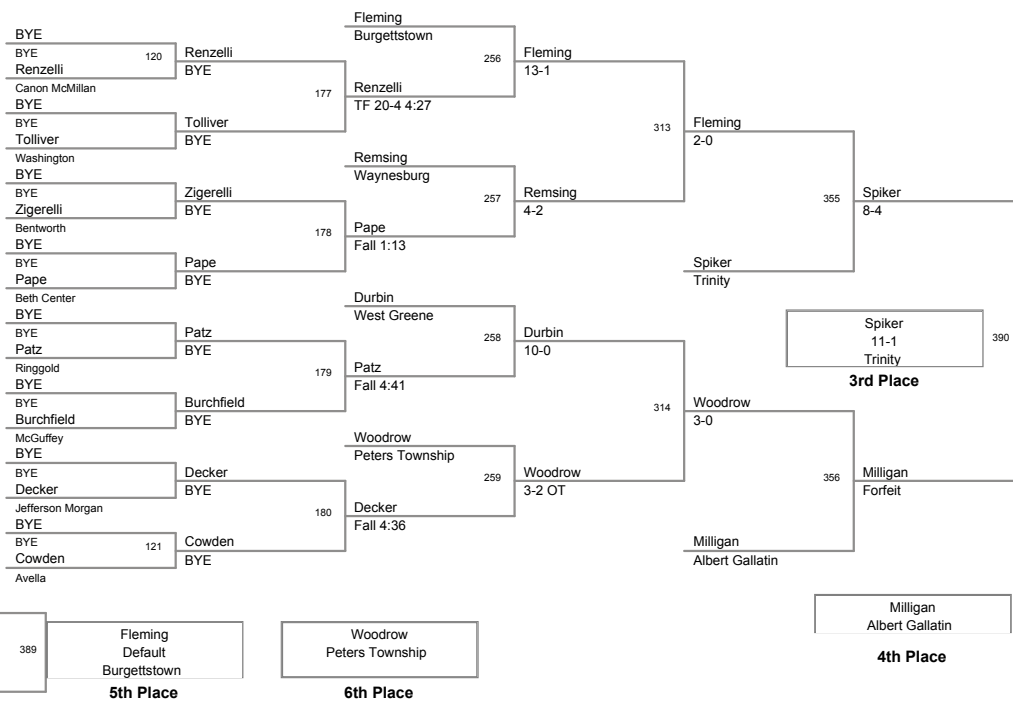

PIC	POINTS	Team	CH	CONS
1	229.5	Connellsville	-	-
2	153.5	Canon McMillan	-	-
3	136	Chartiers-Houston	-	-
4	133	Waynesburg	-	-
5	112	Charleroi	-	-
6	107.5	Trinity	-	-
7	100	Burgettstown	-	-
8	93	Albert Gallatin	-	-
9	89	Bentworth	-	-
10	87	Beth Center	-	-
11	82	Ringgold	-	-
12	80	Jefferson Morgan	-	-
13	67	Belle Vernon	-	-
14	60.5	Peters Township	-	-
15	54	Fort Cherry	-	-
16	50	West Greene	-	-
17	45	McGuffey	-	-
18	27	Avella	-	-
19	13	Laurel Highlands	-	-
20	8	Uniontown	-	-
21	3	Washington	-	-

FRI_COUNTY TOURNAMENT
TRI-COUNTY

130 Lbs

TRI-COUNTY TOURNAMENT

TRI-COUNTY

135 Lbs

TRI-COUNTY TOURNAMENT
TRI-COUNTY

140 Lbs

TRI_COUNTY TOURNAMENT
TRI-COUNTY