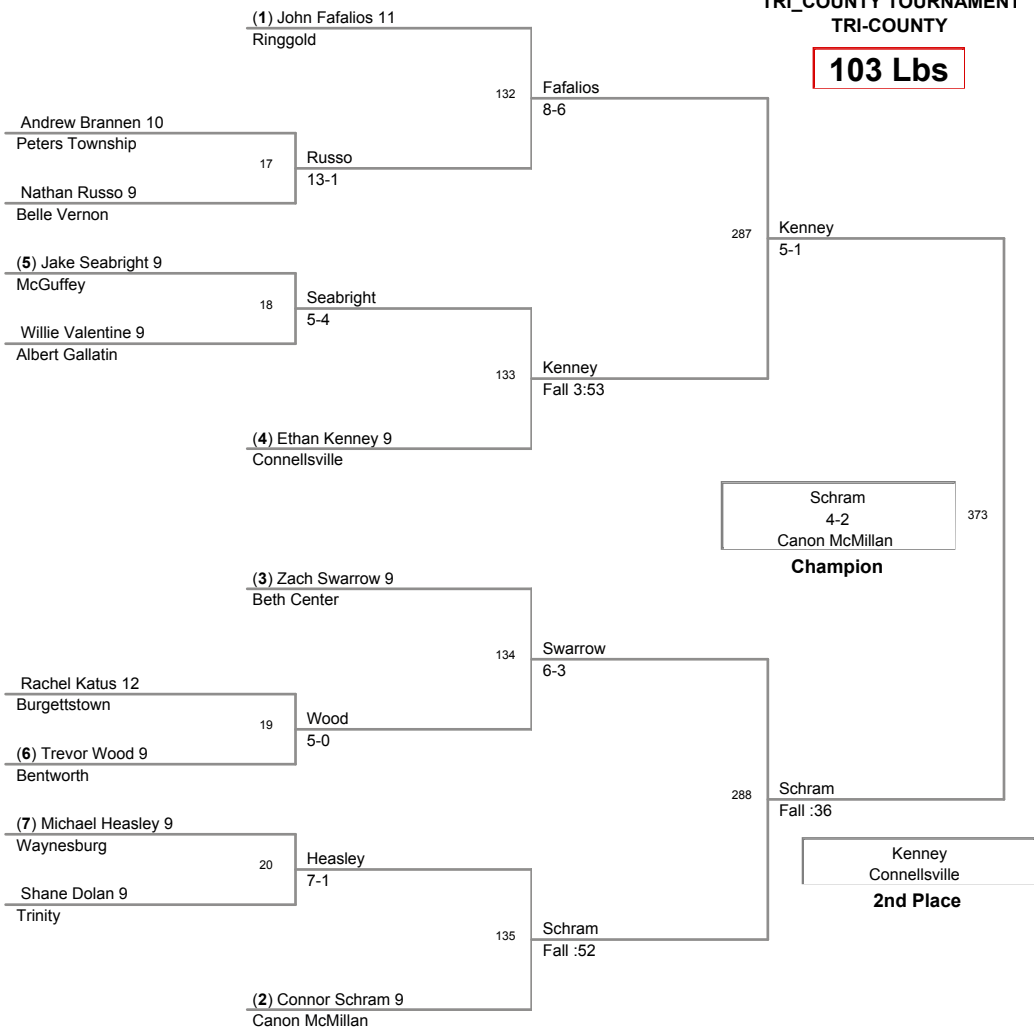

PIC	POINTS	Team	CH	CONS
1	229.5	Connellsville	-	-
2	153.5	Canon McMillan	-	-
3	136	Chartiers-Houston	-	-
4	133	Waynesburg	-	-
5	112	Charleroi	-	-
6	107.5	Trinity	-	-
7	100	Burgettstown	-	-
8	93	Albert Gallatin	-	-
9	89	Bentworth	-	-
10	87	Beth Center	-	-
11	82	Ringgold	-	-
12	80	Jefferson Morgan	-	-
13	67	Belle Vernon	-	-
14	60.5	Peters Township	-	-
15	54	Fort Cherry	-	-
16	50	West Greene	-	-
17	45	McGuffey	-	-
18	27	Avella	-	-
19	13	Laurel Highlands	-	-
20	8	Uniontown	-	-
21	3	Washington	-	-

TRI_COUNTY TOURNAMENT
TRI-COUNTY

103 Lbs

TRI-COUNTY TOURNAMENT
TRI-COUNTY

112 Lbs

TRI-COUNTY TOURNAMENT
TRI-COUNTY

119 Lbs

TRI-COUNTY TOURNAMENT
TRI-COUNTY

125 Lbs

TRI_COUNTY TOURNAMENT
TRI-COUNTY

215 Lbs

TRI_COUNTY TOURNAMENT
TRI-COUNTY

285 Lbs