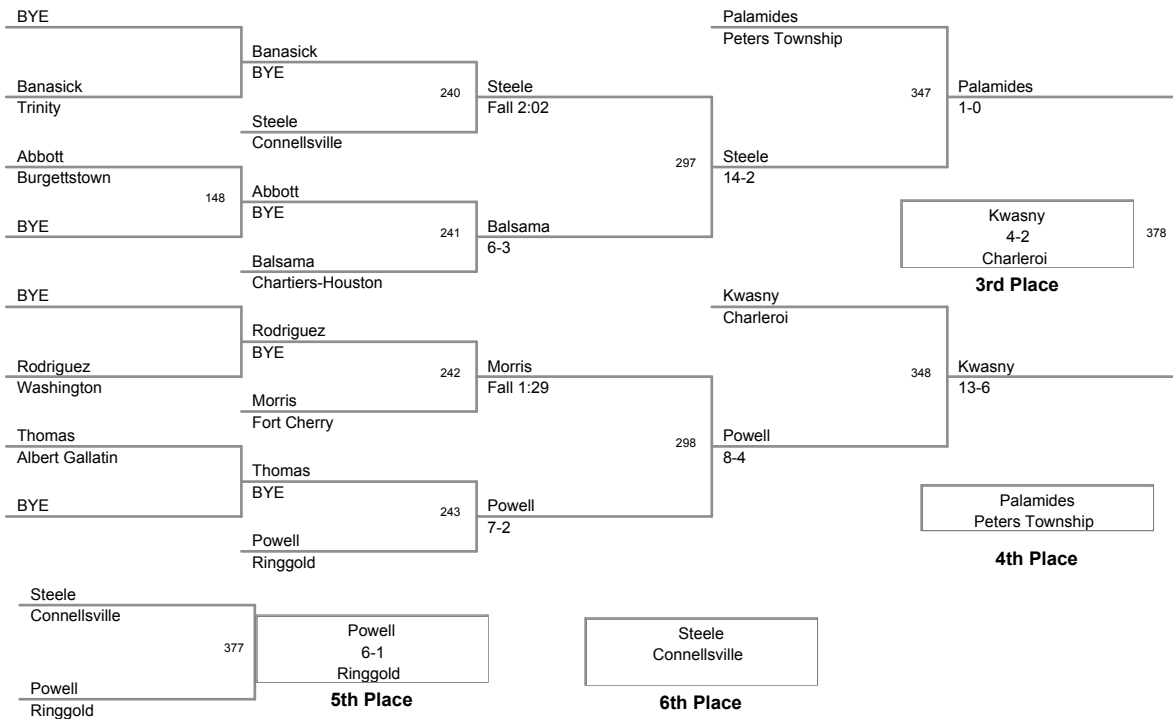

PIC	POINTS	Team	CH	CONS
1	229.5	Connellsville	-	-
2	153.5	Canon McMillan	-	-
3	136	Chartiers-Houston	-	-
4	133	Waynesburg	-	-
5	112	Charleroi	-	-
6	107.5	Trinity	-	-
7	100	Burgettstown	-	-
8	93	Albert Gallatin	-	-
9	89	Bentworth	-	-
10	87	Beth Center	-	-
11	82	Ringgold	-	-
12	80	Jefferson Morgan	-	-
13	67	Belle Vernon	-	-
14	60.5	Peters Township	-	-
15	54	Fort Cherry	-	-
16	50	West Greene	-	-
17	45	McGuffey	-	-
18	27	Avella	-	-
19	13	Laurel Highlands	-	-
20	8	Uniontown	-	-
21	3	Washington	-	-

TRI_COUNTY TOURNAMENT
TRI-COUNTY

103 Lbs

TRI-COUNTY TOURNAMENT
TRI-COUNTY

112 Lbs

TRI-COUNTY TOURNAMENT
TRI-COUNTY

119 Lbs

TRI-COUNTY TOURNAMENT
TRI-COUNTY

125 Lbs