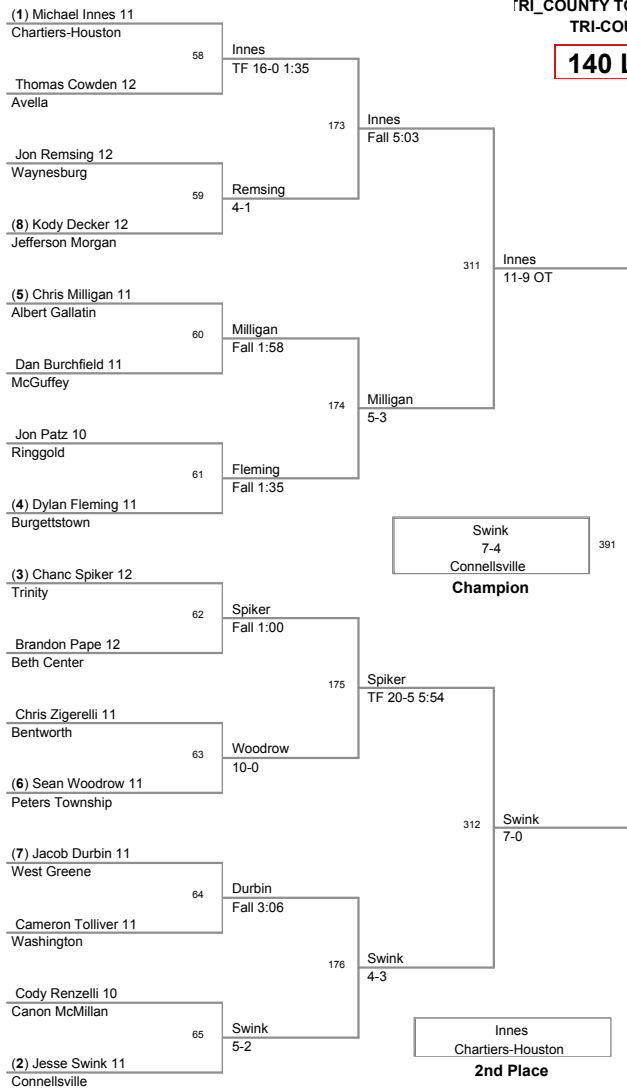

PIC	POINTS	Team	CH	CONS
1	229.5	Connellsville	-	-
2	153.5	Canon McMillan	-	-
3	136	Chartiers-Houston	-	-
4	133	Waynesburg	-	-
5	112	Charleroi	-	-
6	107.5	Trinity	-	-
7	100	Burgettstown	-	-
8	93	Albert Gallatin	-	-
9	89	Bentworth	-	-
10	87	Beth Center	-	-
11	82	Ringgold	-	-
12	80	Jefferson Morgan	-	-
13	67	Belle Vernon	-	-
14	60.5	Peters Township	-	-
15	54	Fort Cherry	-	-
16	50	West Greene	-	-
17	45	McGuffey	-	-
18	27	Avella	-	-
19	13	Laurel Highlands	-	-
20	8	Uniontown	-	-
21	3	Washington	-	-

FRI_COUNTY TOURNAMENT
TRI-COUNTY

130 Lbs

TRI-COUNTY TOURNAMENT

TRI-COUNTY

135 Lbs

TRI-COUNTY TOURNAMENT
TRI-COUNTY

140 Lbs

TRI_COUNTY TOURNAMENT
TRI-COUNTY