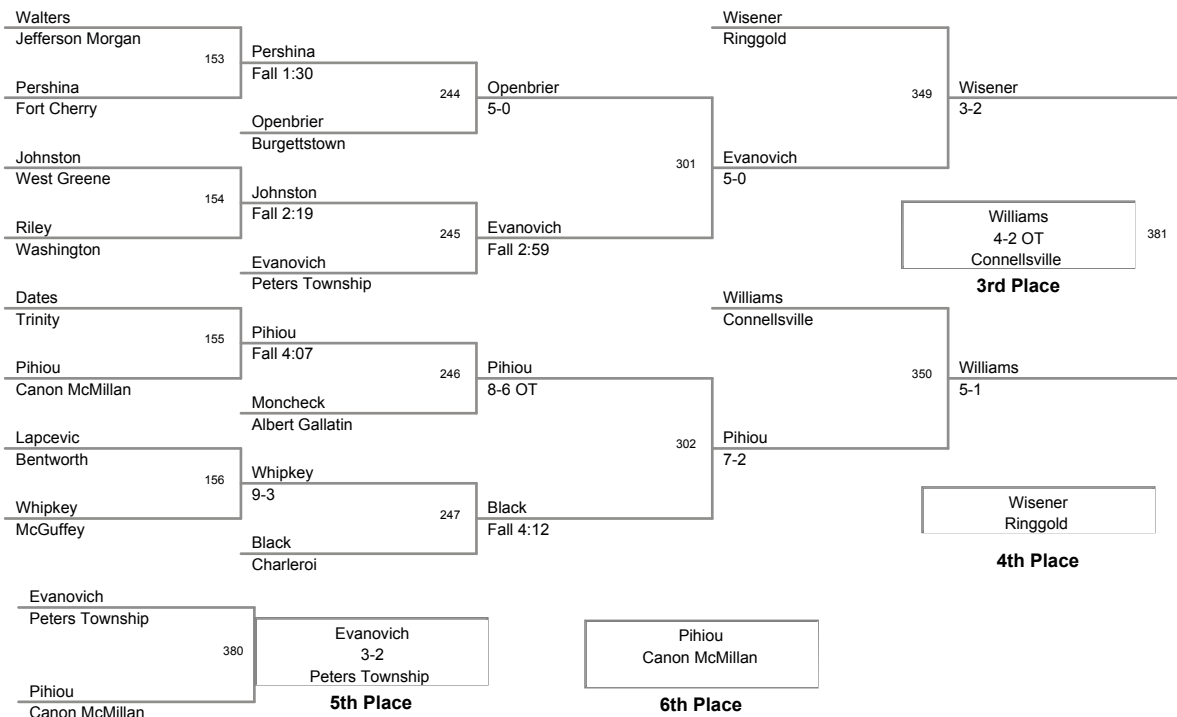

TRI-COUNTY TOURNAMENT
TRI-COUNTY

125 Lbs