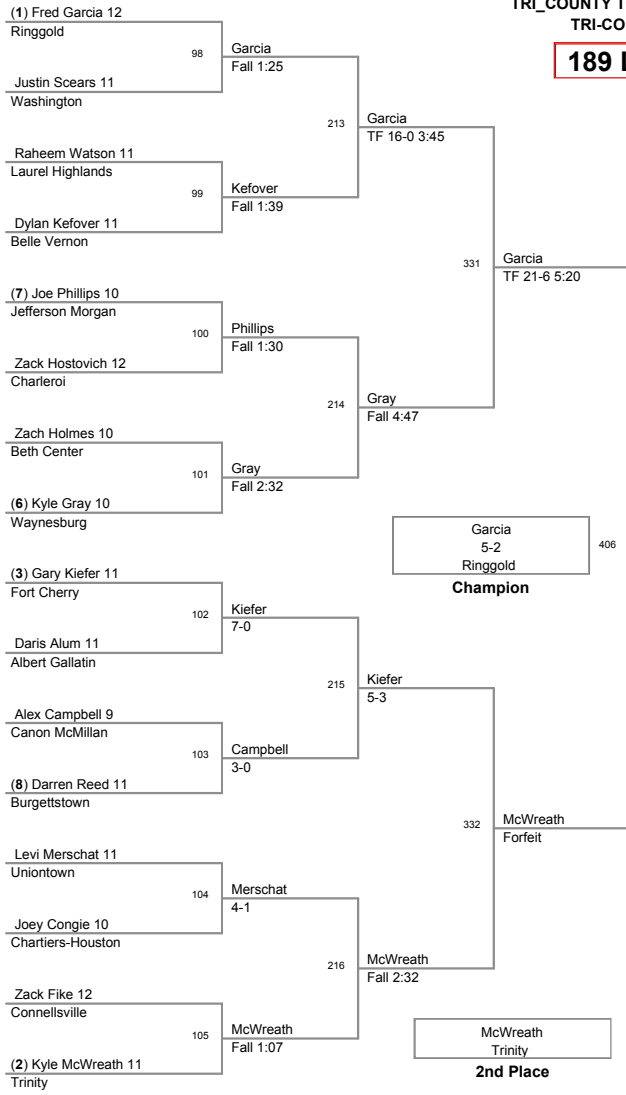

PIC	POINTS	Team	CH	CONS
1	229.5	Connellsville	-	-
2	153.5	Canon McMillan	-	-
3	136	Chartiers-Houston	-	-
4	133	Waynesburg	-	-
5	112	Charleroi	-	-
6	107.5	Trinity	-	-
7	100	Burgettstown	-	-
8	93	Albert Gallatin	-	-
9	89	Bentworth	-	-
10	87	Beth Center	-	-
11	82	Ringgold	-	-
12	80	Jefferson Morgan	-	-
13	67	Belle Vernon	-	-
14	60.5	Peters Township	-	-
15	54	Fort Cherry	-	-
16	50	West Greene	-	-
17	45	McGuffey	-	-
18	27	Avella	-	-
19	13	Laurel Highlands	-	-
20	8	Uniontown	-	-
21	3	Washington	-	-

145 Lbs

TRI_COUNTY TOURNAMENT
TRI-COUNTY

152 Lbs

TRI-COUNTY TOURNAMENT
TRI-COUNTY

171 Lbs

TRI-COUNTY TOURNAMENT

TRI-COUNTY

189 Lbs