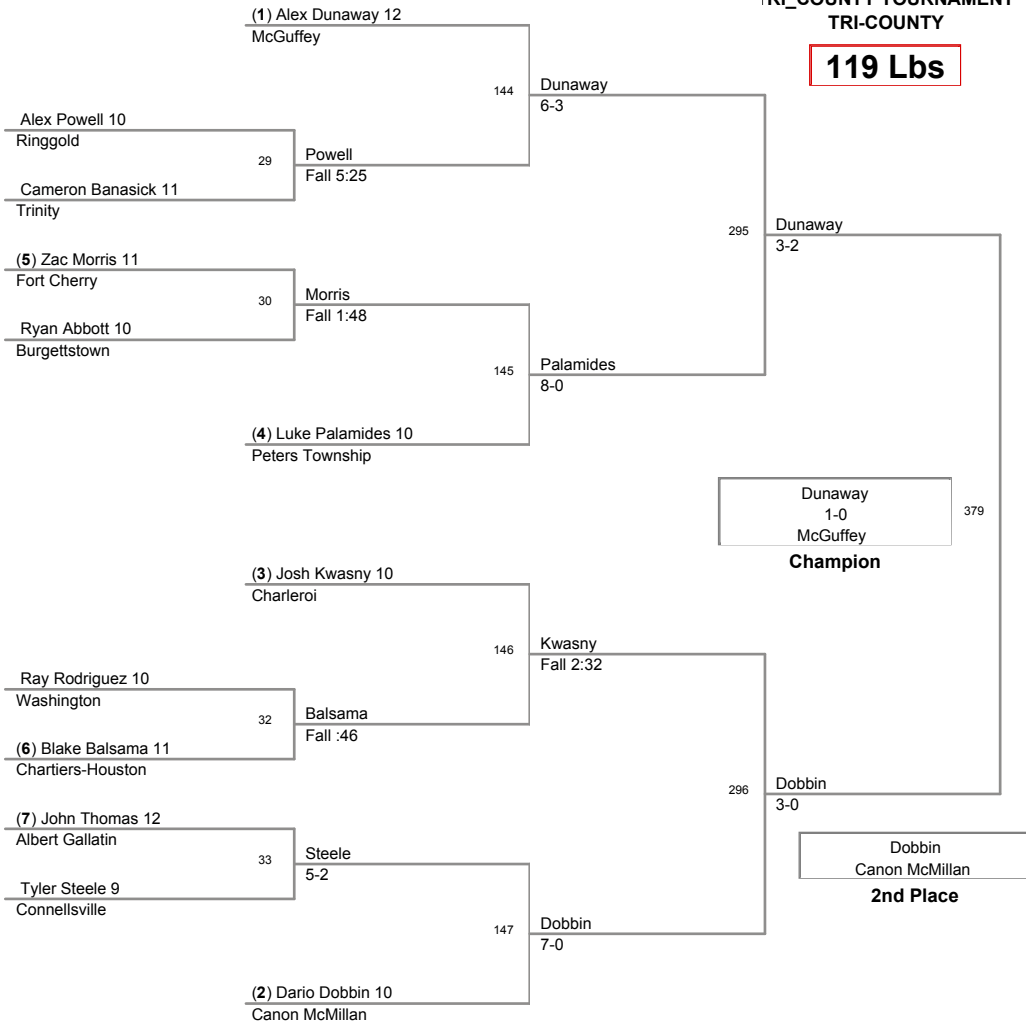

PIC	POINTS	Team	CH	CONS
1	229.5	Connellsville	-	-
2	153.5	Canon McMillan	-	-
3	136	Chartiers-Houston	-	-
4	133	Waynesburg	-	-
5	112	Charleroi	-	-
6	107.5	Trinity	-	-
7	100	Burgettstown	-	-
8	93	Albert Gallatin	-	-
9	89	Bentworth	-	-
10	87	Beth Center	-	-
11	82	Ringgold	-	-
12	80	Jefferson Morgan	-	-
13	67	Belle Vernon	-	-
14	60.5	Peters Township	-	-
15	54	Fort Cherry	-	-
16	50	West Greene	-	-
17	45	McGuffey	-	-
18	27	Avella	-	-
19	13	Laurel Highlands	-	-
20	8	Uniontown	-	-
21	3	Washington	-	-

TRI_COUNTY TOURNAMENT
TRI-COUNTY

103 Lbs

TRI-COUNTY TOURNAMENT
TRI-COUNTY

112 Lbs

TRI-COUNTY TOURNAMENT
TRI-COUNTY

119 Lbs

TRI-COUNTY TOURNAMENT
TRI-COUNTY

125 Lbs