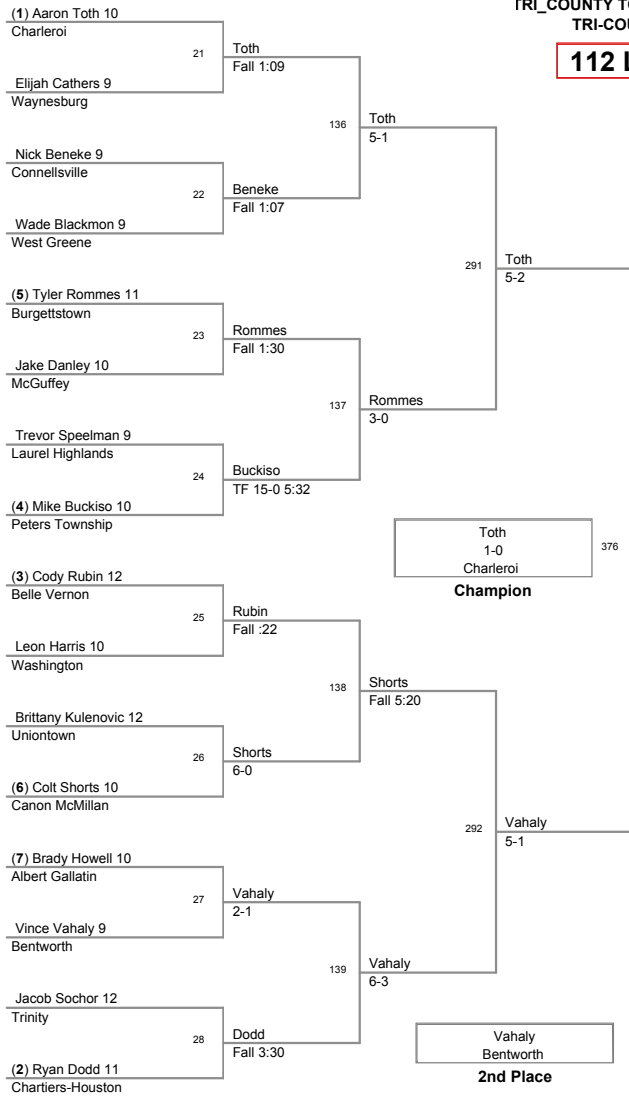

PIC	POINTS	Team	CH	CONS
1	229.5	Connellsville	-	-
2	153.5	Canon McMillan	-	-
3	136	Chartiers-Houston	-	-
4	133	Waynesburg	-	-
5	112	Charleroi	-	-
6	107.5	Trinity	-	-
7	100	Burgettstown	-	-
8	93	Albert Gallatin	-	-
9	89	Bentworth	-	-
10	87	Beth Center	-	-
11	82	Ringgold	-	-
12	80	Jefferson Morgan	-	-
13	67	Belle Vernon	-	-
14	60.5	Peters Township	-	-
15	54	Fort Cherry	-	-
16	50	West Greene	-	-
17	45	McGuffey	-	-
18	27	Avella	-	-
19	13	Laurel Highlands	-	-
20	8	Uniontown	-	-
21	3	Washington	-	-

TRI_COUNTY TOURNAMENT
TRI-COUNTY

103 Lbs

TRI-COUNTY TOURNAMENT
TRI-COUNTY

112 Lbs

TRI-COUNTY TOURNAMENT
TRI-COUNTY

119 Lbs

TRI-COUNTY TOURNAMENT
TRI-COUNTY

125 Lbs