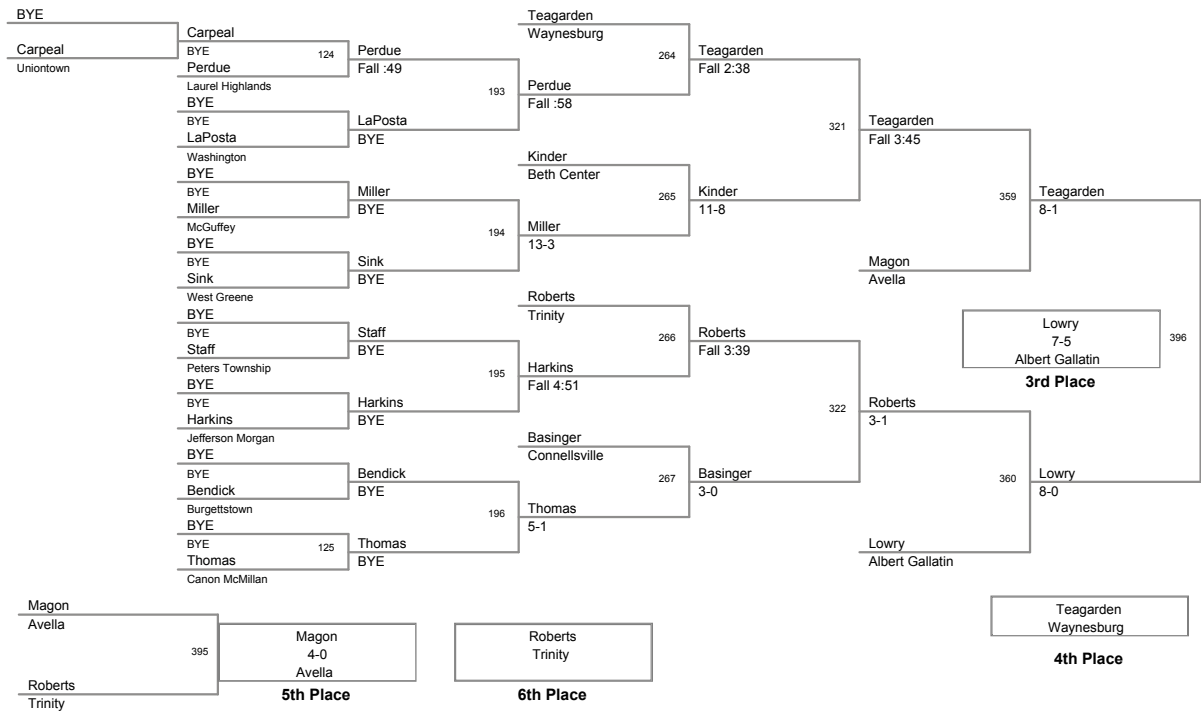

TRI_COUNTY TOURNAMENT
TRI-COUNTY

152 Lbs