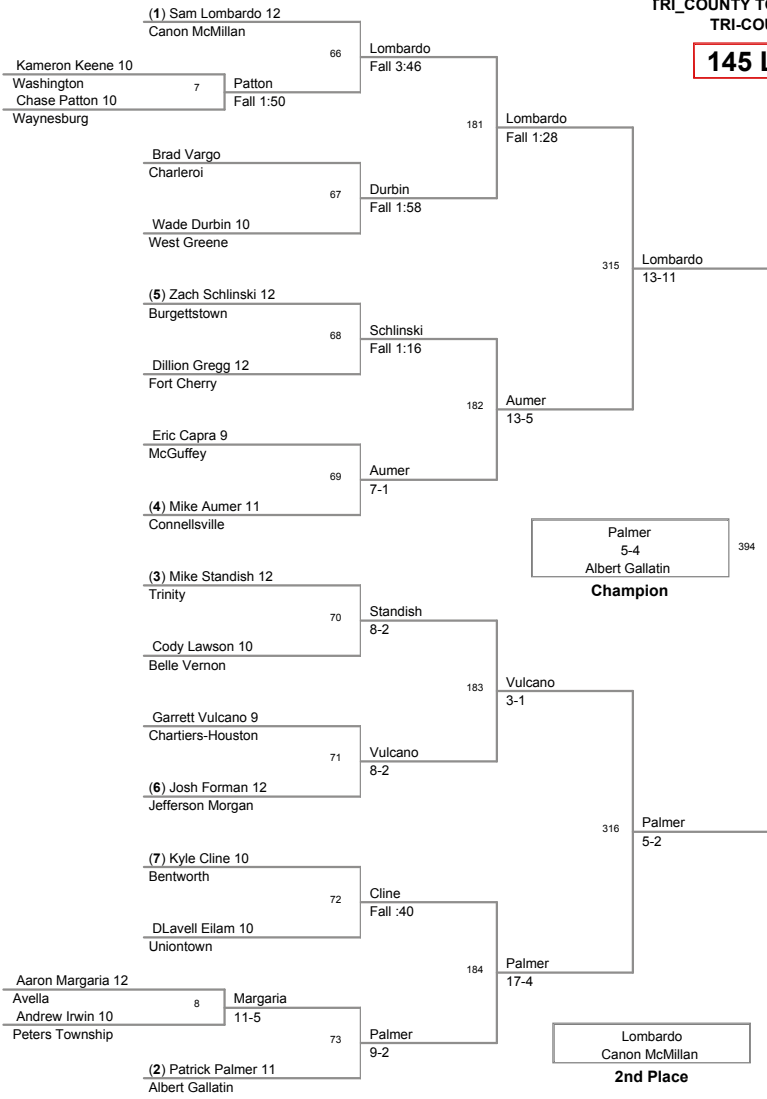

TRI_COUNTY TOURNAMENT
TRI-COUNTY

145 Lbs