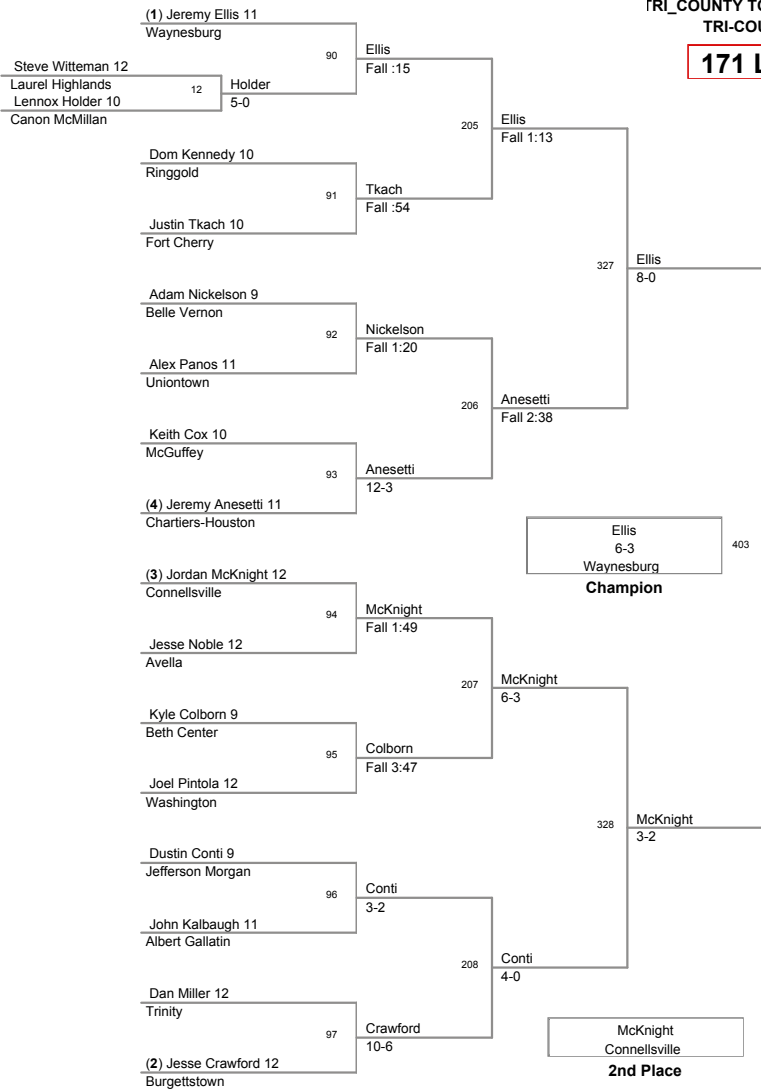

PIC	POINTS	Team	CH	CONS
1	229.5	Connellsville	-	-
2	153.5	Canon McMillan	-	-
3	136	Chartiers-Houston	-	-
4	133	Waynesburg	-	-
5	112	Charleroi	-	-
6	107.5	Trinity	-	-
7	100	Burgettstown	-	-
8	93	Albert Gallatin	-	-
9	89	Bentworth	-	-
10	87	Beth Center	-	-
11	82	Ringgold	-	-
12	80	Jefferson Morgan	-	-
13	67	Belle Vernon	-	-
14	60.5	Peters Township	-	-
15	54	Fort Cherry	-	-
16	50	West Greene	-	-
17	45	McGuffey	-	-
18	27	Avella	-	-
19	13	Laurel Highlands	-	-
20	8	Uniontown	-	-
21	3	Washington	-	-

145 Lbs

TRI_COUNTY TOURNAMENT
TRI-COUNTY

152 Lbs

TRI-COUNTY TOURNAMENT
TRI-COUNTY

171 Lbs

TRI-COUNTY TOURNAMENT

TRI-COUNTY

189 Lbs