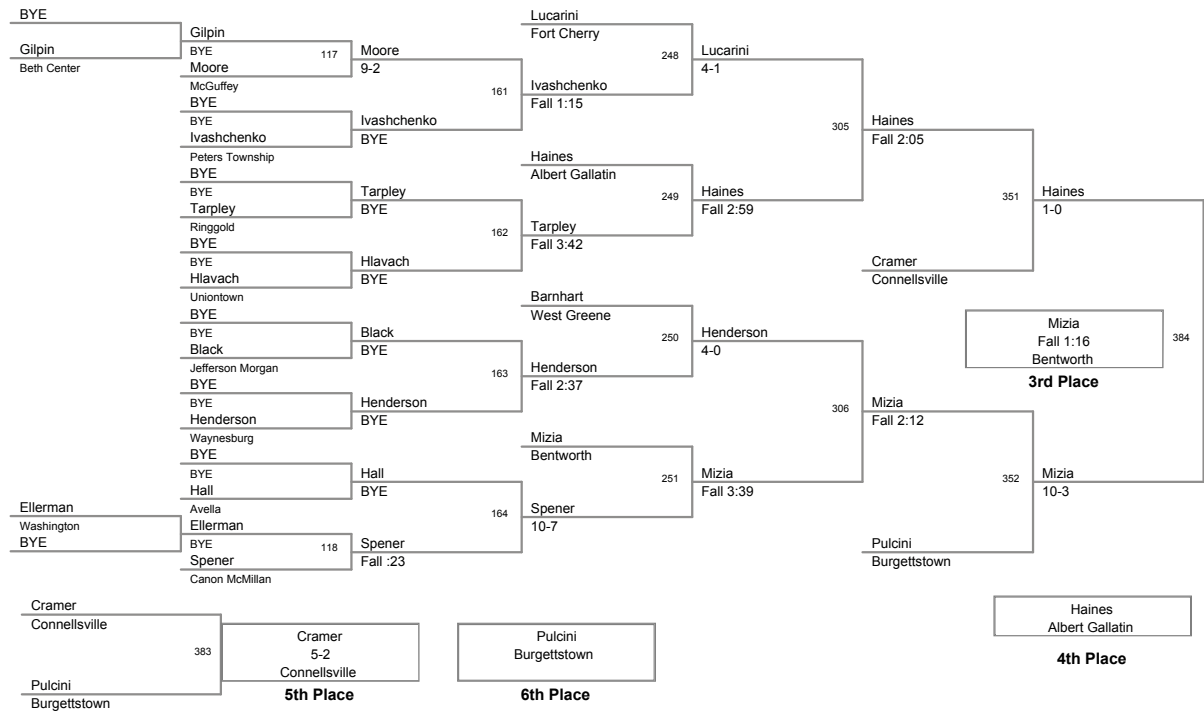

PIC	POINTS	Team	CH	CONS
1	229.5	Connellsville	-	-
2	153.5	Canon McMillan	-	-
3	136	Chartiers-Houston	-	-
4	133	Waynesburg	-	-
5	112	Charleroi	-	-
6	107.5	Trinity	-	-
7	100	Burgettstown	-	-
8	93	Albert Gallatin	-	-
9	89	Bentworth	-	-
10	87	Beth Center	-	-
11	82	Ringgold	-	-
12	80	Jefferson Morgan	-	-
13	67	Belle Vernon	-	-
14	60.5	Peters Township	-	-
15	54	Fort Cherry	-	-
16	50	West Greene	-	-
17	45	McGuffey	-	-
18	27	Avella	-	-
19	13	Laurel Highlands	-	-
20	8	Uniontown	-	-
21	3	Washington	-	-

TRI_COUNTY TOURNAMENT
TRI-COUNTY

103 Lbs

TRI-COUNTY TOURNAMENT
TRI-COUNTY

112 Lbs

TRI-COUNTY TOURNAMENT
TRI-COUNTY

119 Lbs

TRI-COUNTY TOURNAMENT
TRI-COUNTY

125 Lbs

FRI_COUNTY TOURNAMENT
TRI-COUNTY

130 Lbs

TRI-COUNTY TOURNAMENT

TRI-COUNTY

135 Lbs

TRI-COUNTY TOURNAMENT
TRI-COUNTY

140 Lbs

TRI_COUNTY TOURNAMENT
TRI-COUNTY