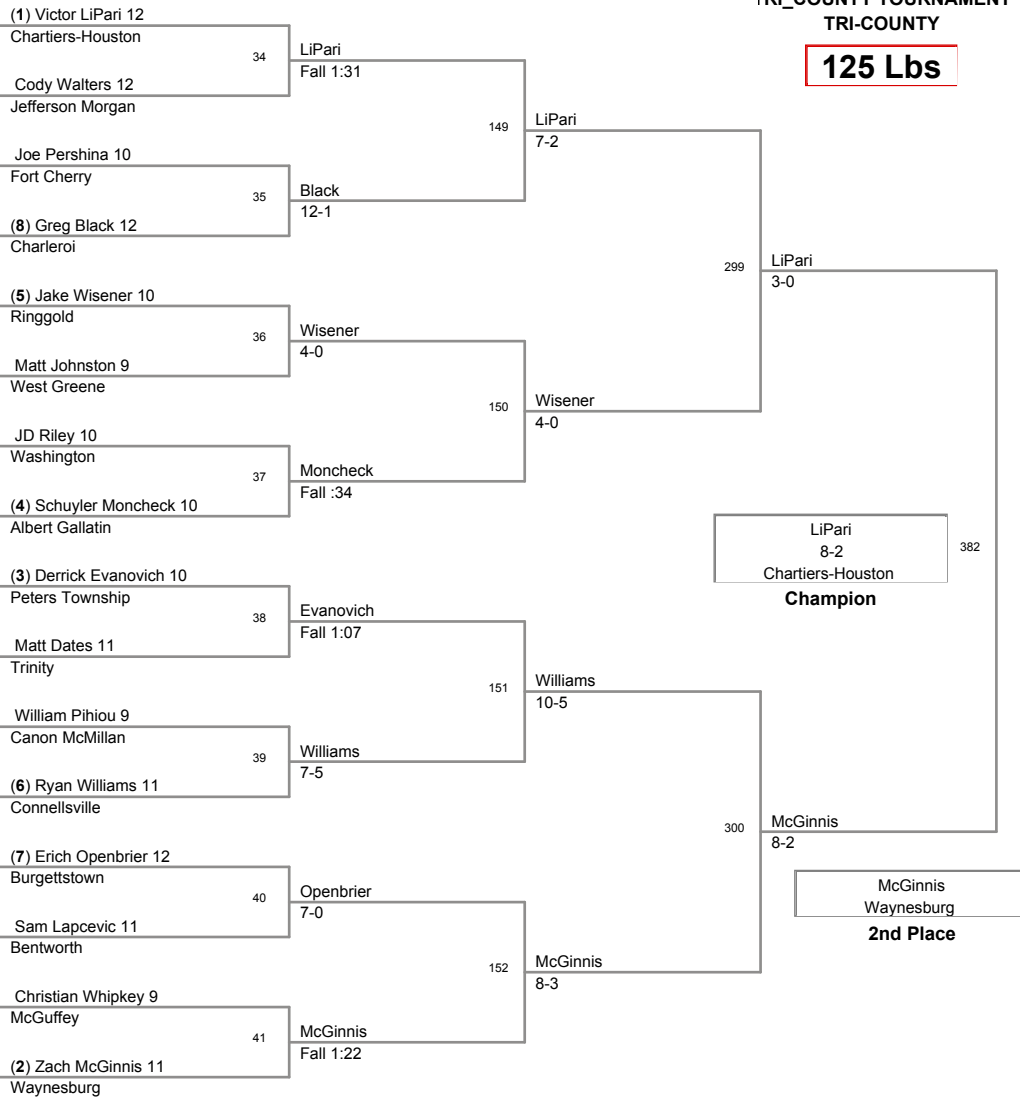

PIC	POINTS	Team	CH	CONS
1	229.5	Connellsville	-	-
2	153.5	Canon McMillan	-	-
3	136	Chartiers-Houston	-	-
4	133	Waynesburg	-	-
5	112	Charleroi	-	-
6	107.5	Trinity	-	-
7	100	Burgettstown	-	-
8	93	Albert Gallatin	-	-
9	89	Bentworth	-	-
10	87	Beth Center	-	-
11	82	Ringgold	-	-
12	80	Jefferson Morgan	-	-
13	67	Belle Vernon	-	-
14	60.5	Peters Township	-	-
15	54	Fort Cherry	-	-
16	50	West Greene	-	-
17	45	McGuffey	-	-
18	27	Avella	-	-
19	13	Laurel Highlands	-	-
20	8	Uniontown	-	-
21	3	Washington	-	-

TRI_COUNTY TOURNAMENT
TRI-COUNTY

103 Lbs

TRI-COUNTY TOURNAMENT
TRI-COUNTY

112 Lbs

TRI-COUNTY TOURNAMENT
TRI-COUNTY

119 Lbs

TRI-COUNTY TOURNAMENT
TRI-COUNTY

125 Lbs